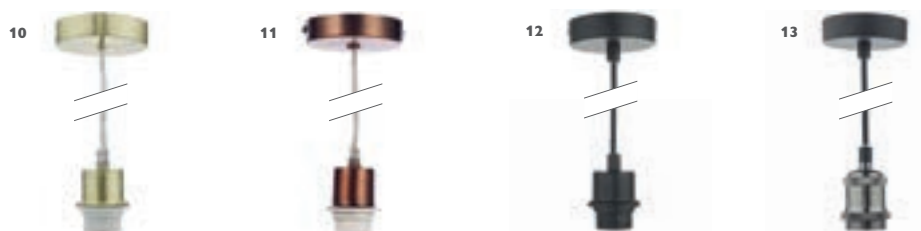

Code	Finish	Cable	Dimensions	Lamp	Max Shade Weight	Technical
10 SP63	BR	clear	H min20 - max180 x Ø10cm	1 x 60w max ES GLS	2.2kg	
11 SP64	CP	clear	H min20 - max180 x Ø10cm	1 x 60w max ES GLS	2.2kg	
12 SP69	BK	black	H min20 - max180 x Ø10cm	1 x 60w max ES GLS	2.2kg	
13 WAC0161	BC BK	black braided	H min18 - max110 x Ø9cm	1 x 60w max ES GLS	2.2kg