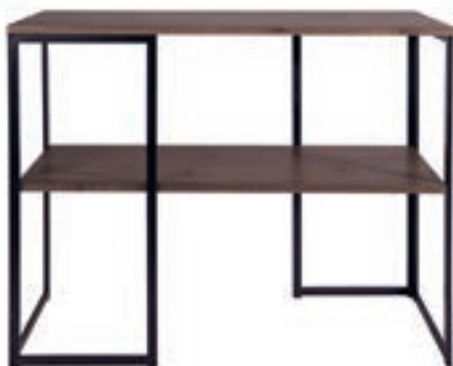

D30 x H45 x W120cm

001MYR001

Myron Cabinet

mocha wood effect with black legs

push to open function

D35 x H75 x W120cm

001KIM001

Kimora Console Table