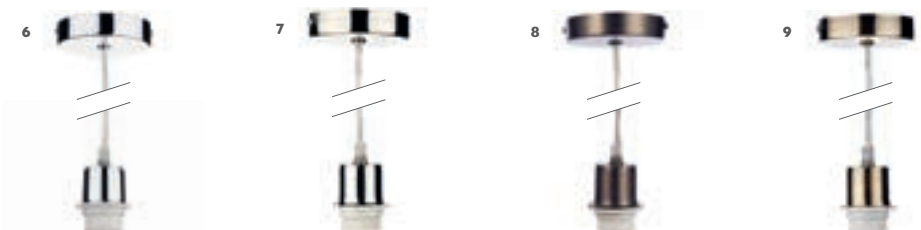

Code	Finish	Cable	Dimensions	Lamp	Max Shade Weight	Technical
6 SP65	PC	clear	H min20 - max180 x Ø10cm	1 x 60w max ES GLS	2.2kg	
7 SP68	SC	clear	H min20 - max180 x Ø10cm	1 x 60w max ES GLS	2.2kg	
8 SP61	AC	clear	H min20 - max180 x Ø10cm	1 x 60w max ES GLS	2.2kg	
9 SP67	AB	clear	H min20 - max180 x Ø10cm	1 x 60w max ES GLS	2.2kg