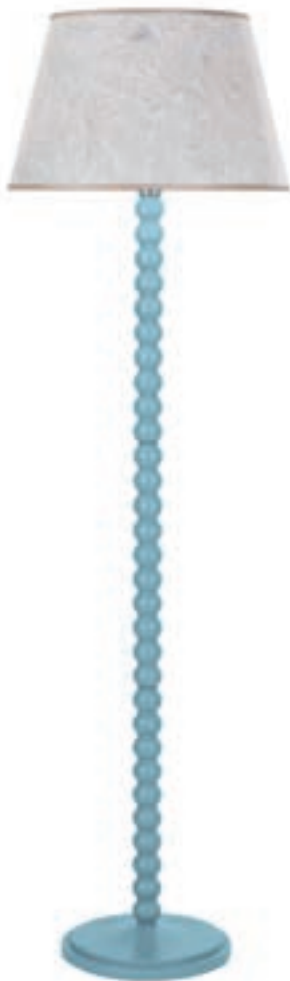

Frida Shade

yellow card tapered drum

H18 x Ø26cm

1 x 60 max subject to lamp holder

Reversible Gimble ES/B22

SPO4923 [BL]

Spool Floor Lamp

base only