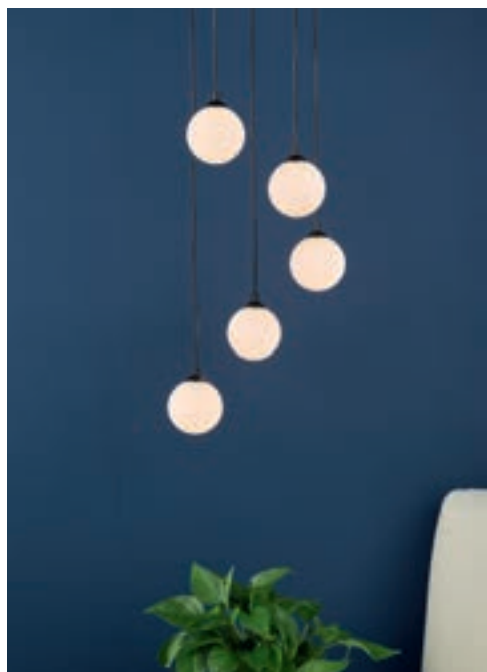

Federico 5lt Cluster Pendant

smoked/clear ribbed glass

H min75 - max165 x Ø35cm

5 x 40w max G9

BUL-G9-LED-3