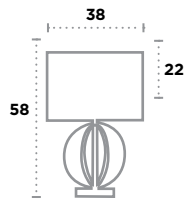

Hazel

UK Product Code	8072BGO
EU Product Code	EU8072BGO
Body Finish	Metal. Black Gold
Shade Finish	Black Gold Interior
Lamp	E27 60w