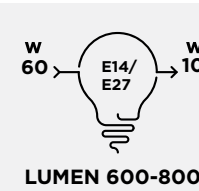

Typical LED Watts