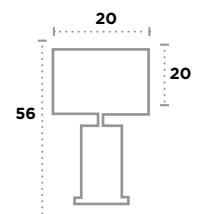

Naomi

UK Product Code	9381SN
EU Product Code	EU9381SN
Body Finish	White Marble Satin Nickel
Shade Finish	Grey Fabric
Lamp	E27 60w