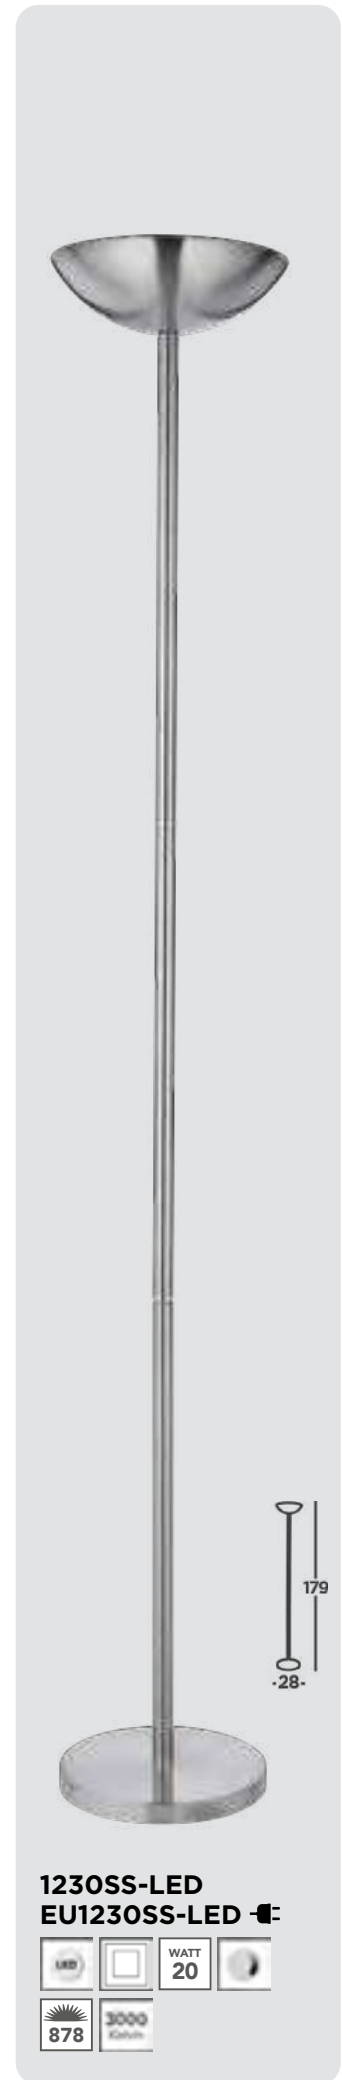

7957CC
EU7957CC

7959CC
EU7959CC

Blink Metal, matt black with gold inner. Adjustable

Studio Wood, black, metal, chrome shade

3540BR
EU3540BR

6006BR
EU6006BR

Jolly Metal, antique brass, satin silver

Pole Metal, satin silver