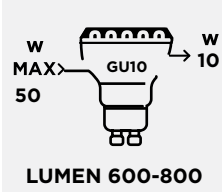

Typical LED Watts