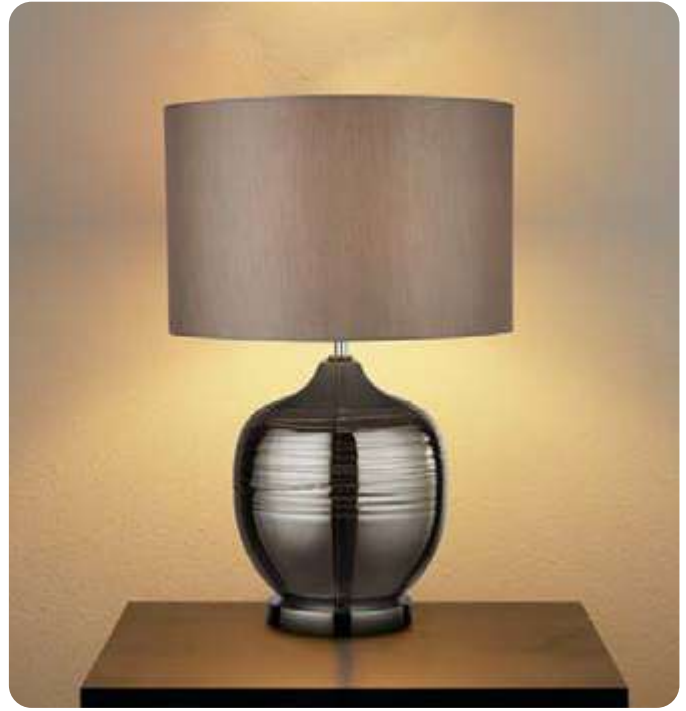

Network L

UK Product Code	4852CC
EU Product Code	EU4852CC
Body Finish	Ceramic. Chrome Lattice
Shade Finish	White Fabric
Lamp	E27 60w

Table Lamps

Ellie

UK Product Code	8737SM
EU Product Code	EU8737SM
Body Finish	Glass. Ridged Smoked Column
Shade Finish	Grey
Lamp	E27 60w