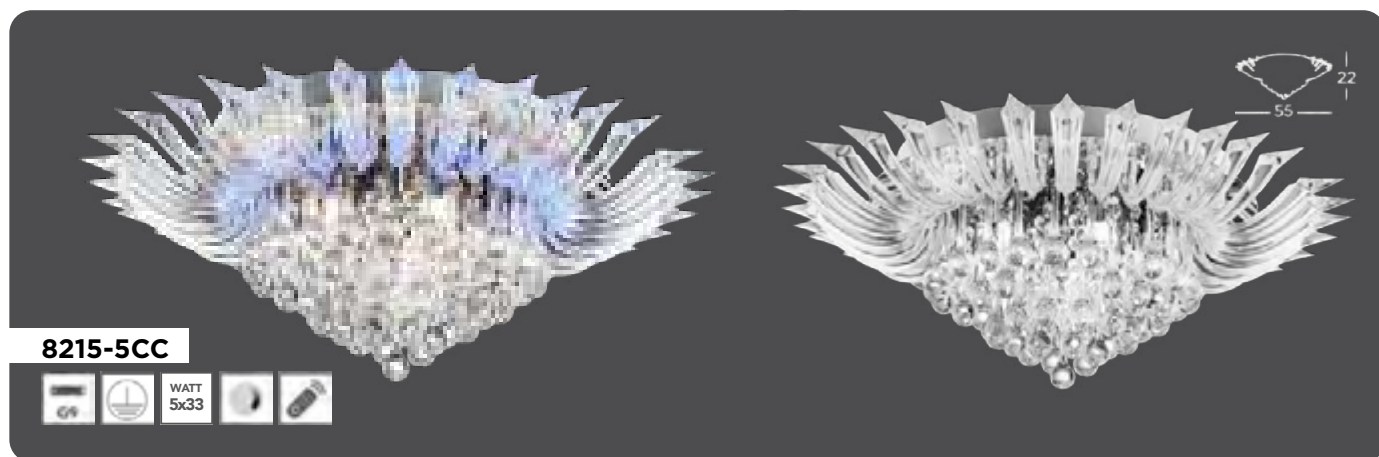

3304-4CC

Crystoria Metal, acrylic, three-step, temperature colour change

8215-5CC

Sigma Metal, polished chrome, acrylic, a sparkling duo

50004CC

30020CC

O818-8BK

O815-5BK