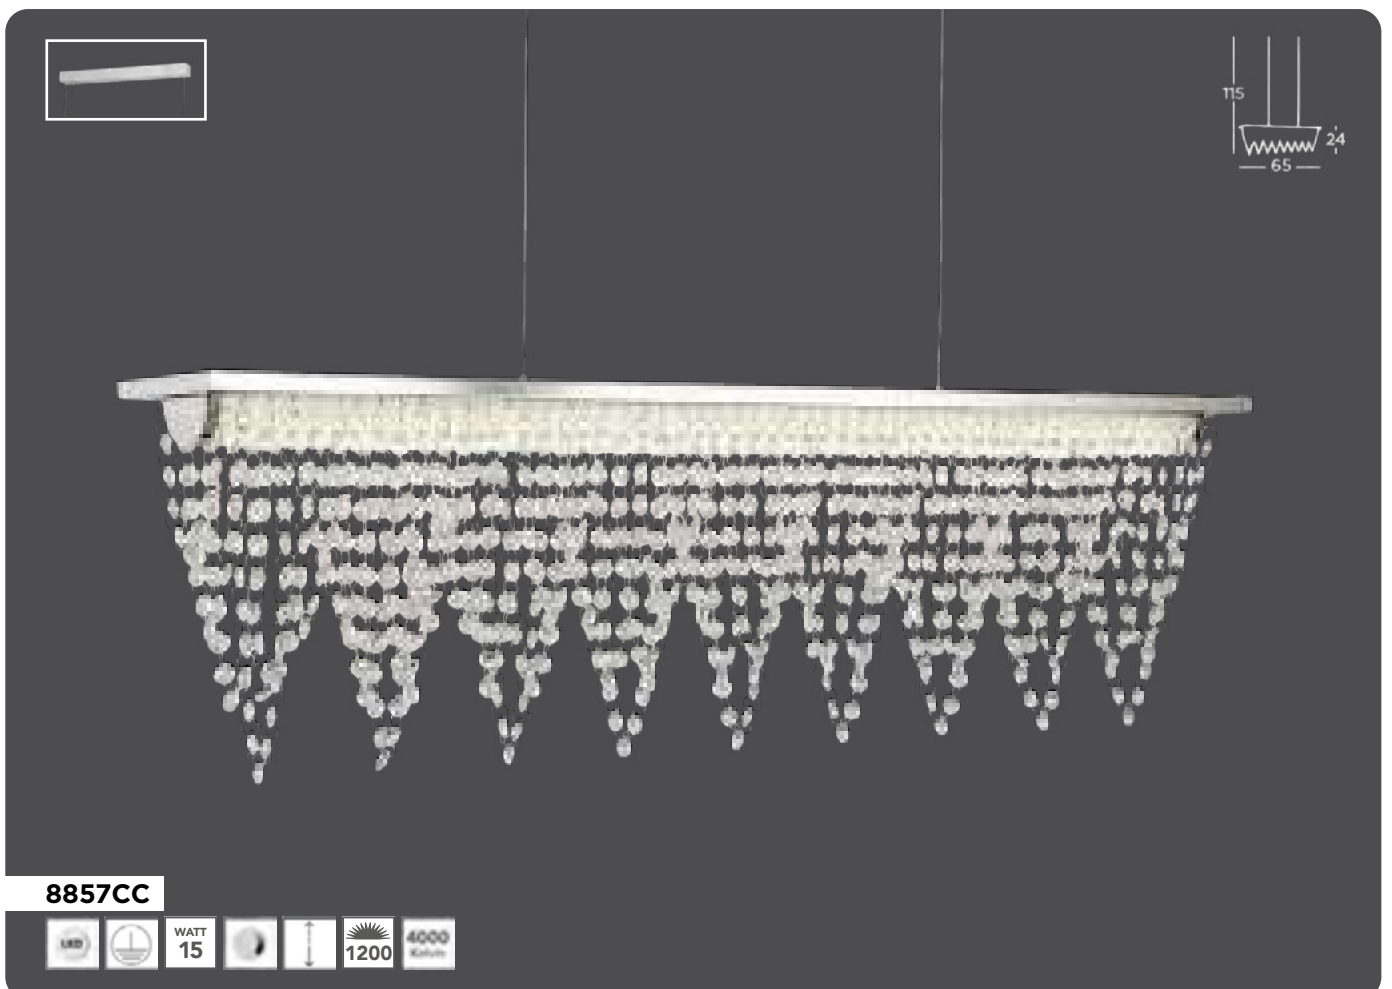

Waterfall

A masterpiece of cascading crystals.

Waterfall

A masterpiece of cascading crystals, gold, ideal for stairwells

1313-13GO

WATT
13x60

Rene Metal, polished chrome, concentric oval frame, seven tiers of overlapping crystals

4512-12CC

Memphis

Metal, satin silver, silver chain string with a bohemian influence

6061SS

Drape

Metal, polished chrome, draped with stunning crystals

8857CC

Vesuvius A frameless oval that brings out a contemporary stunning design.