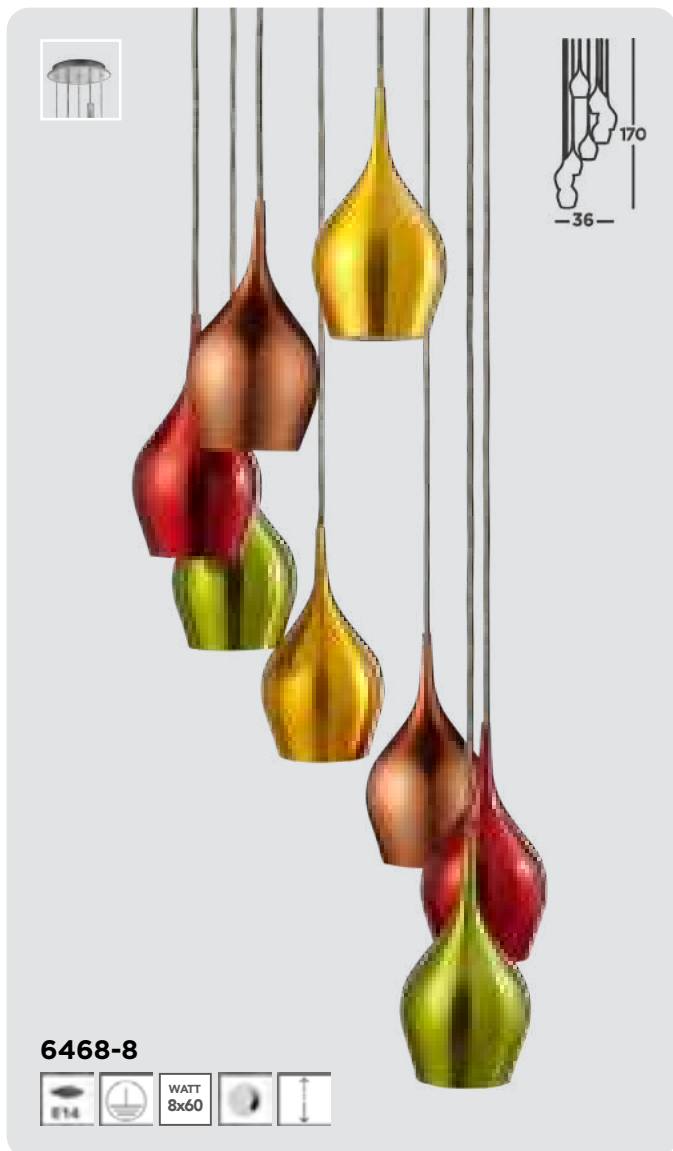

Vibrant Metal, aluminium series, electric colours in clusters. A modern copper pendant

6465-5

6468-8

8683CU