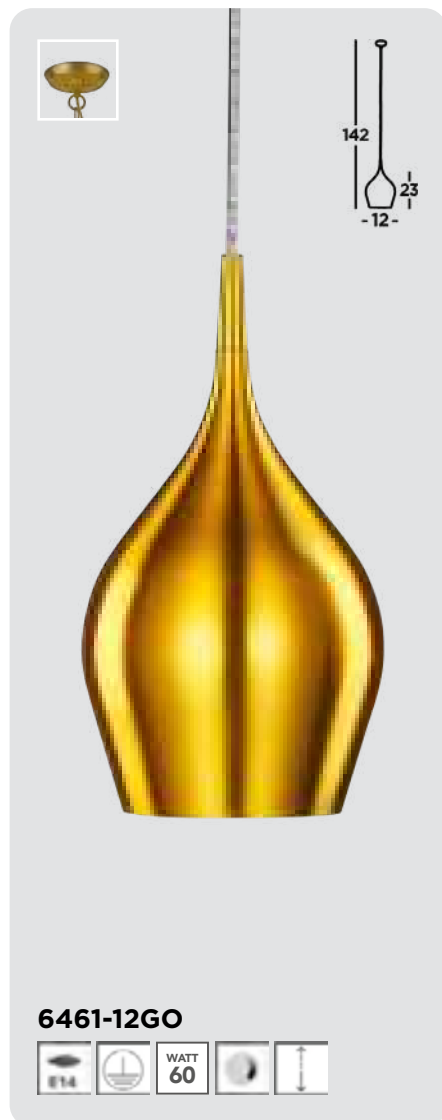

Vibrant Metal, aluminium pendants in electric, green, gold, copper and red