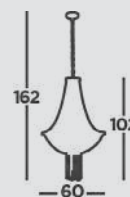

Baguette Metal, matt black with satin brass highlights, black chain and clear beaded glass

86353-3BK

86353-5BK