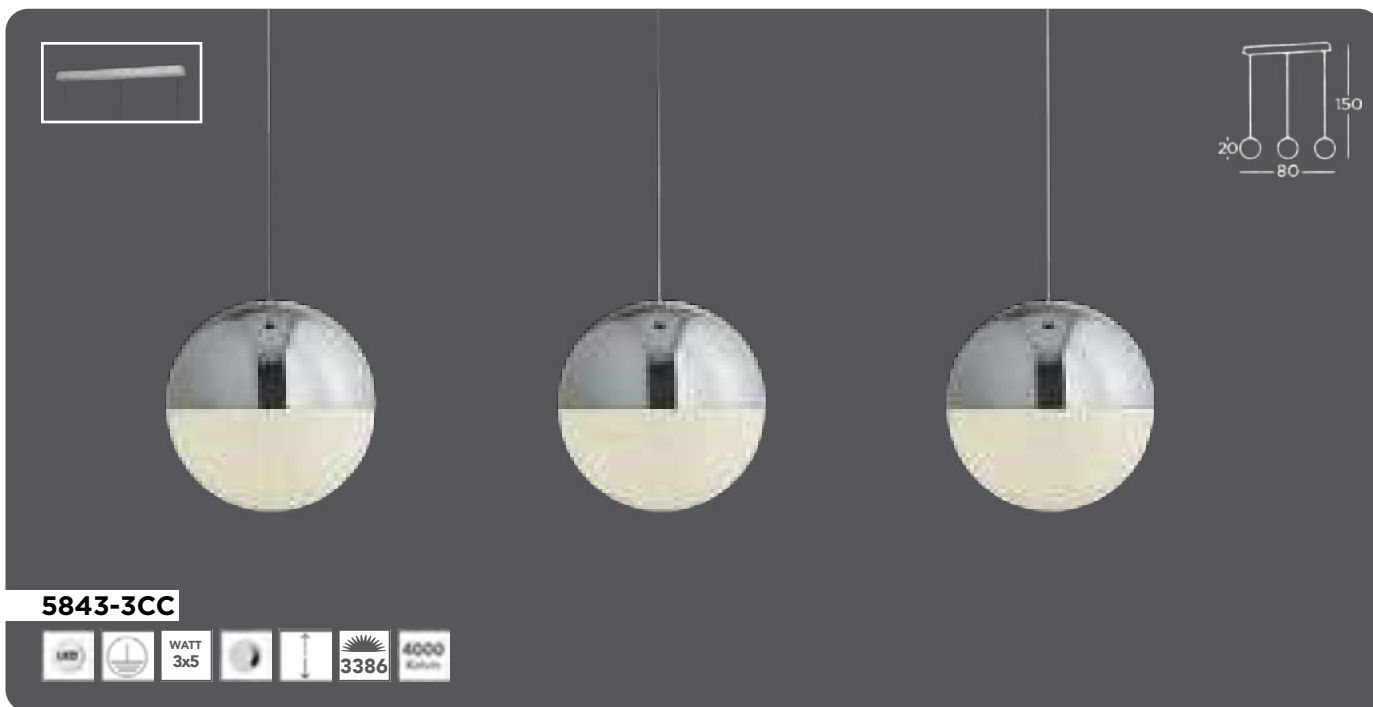

LED, WATT 3x5, 3386, 4000 Kelvin

5881CC

LED, WATT 18, 1963, 4000 Kelvin

5841CC

LED, WATT 12, 1254, 4000 Kelvin

5081CC

LED, WATT 5, 660, 4000 Kelvin, 17

Cluster Metal, chrome, clear outer, ice inner glass