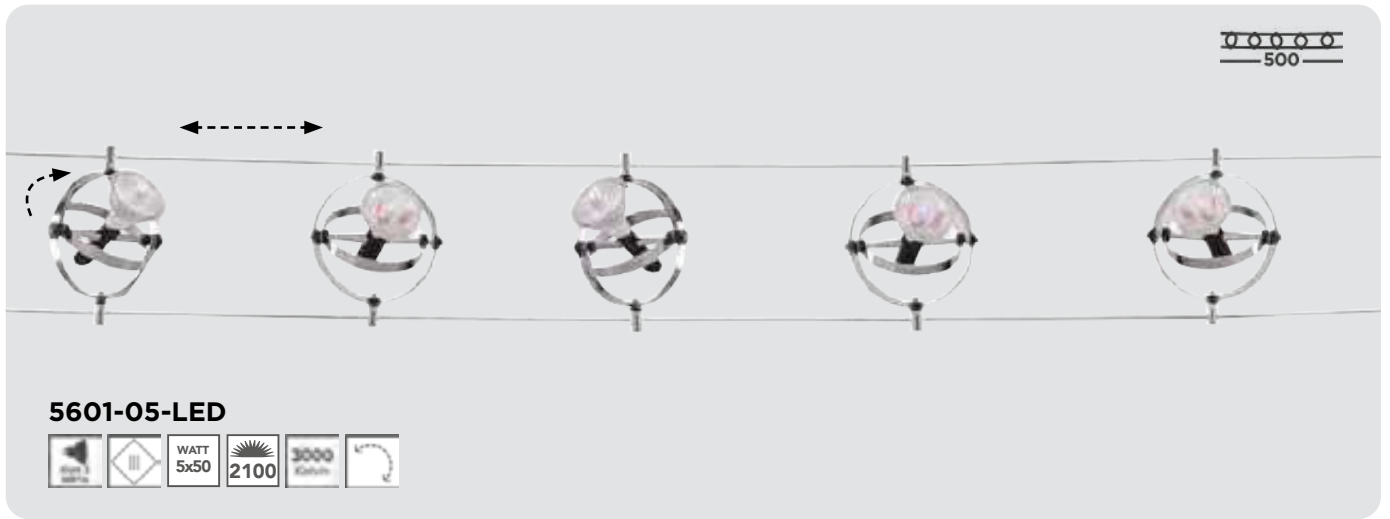

Track White or satin silver, 3 heads, 1 metre track. 2-way connector

6606AB

6604AB

6603AB

6601AB

6606SS

6604SS

6603SS