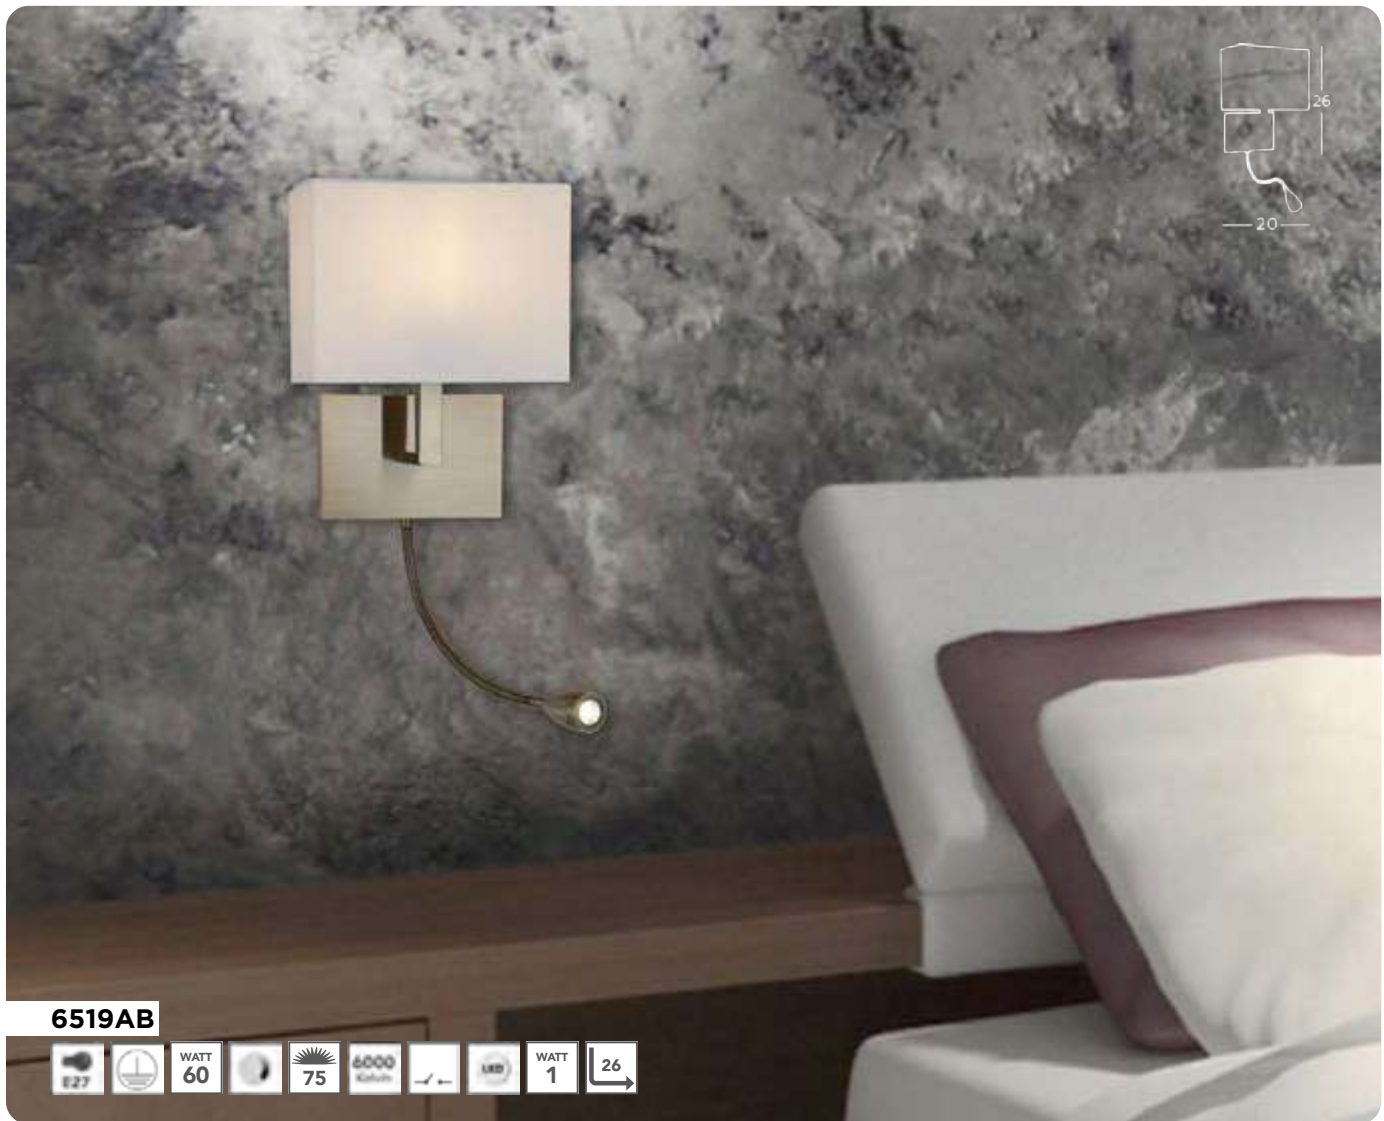

6519AB

		WATT 60			6000 Kelvin			WATT 1