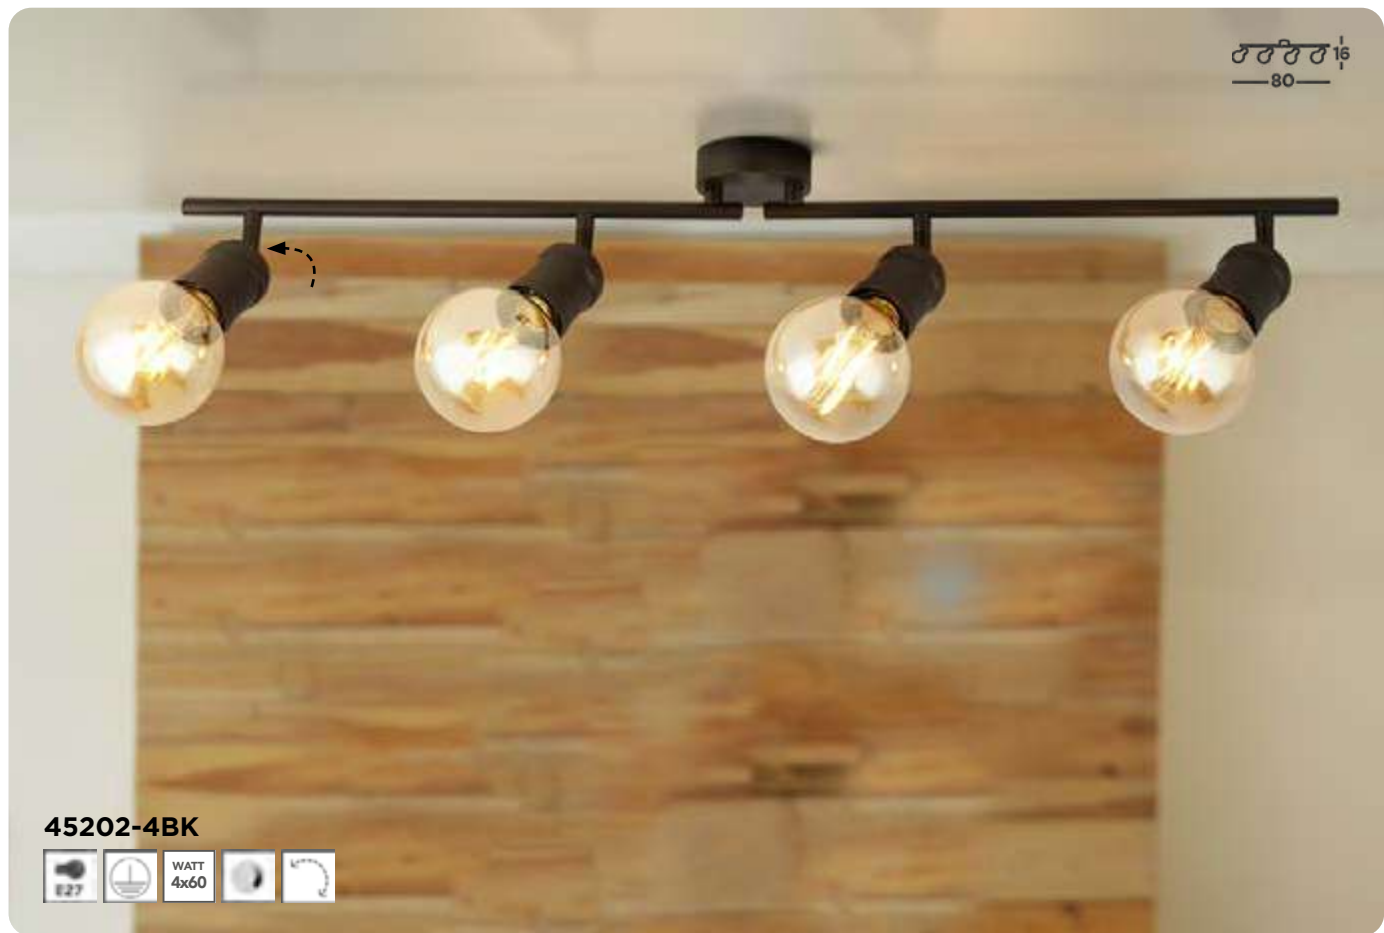

1541BK

Dance Metal, sand black spotlights, ideal for vintage lamps

Pluto Metal, white, chrome, adjustable spotlight

5764WH

Saturn Metal, polished chrome, satin silver, acid glass back plate, adjustable spotlight