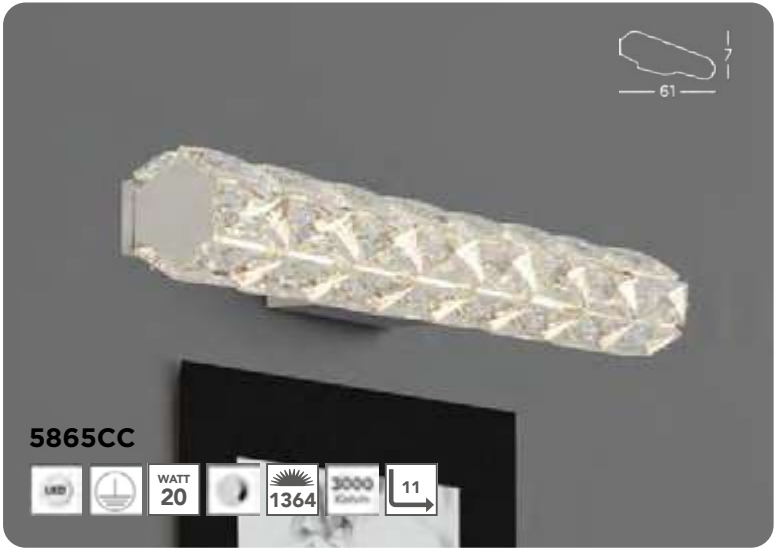

6588-8CC

6585-5CC

6583-3CC

6582-2CC

Remy A circle of oblong dazzling crystals. Bold and modern.

5861CC

5863CC
EU5863CC ⚡

5865CC

5864CC

5862CC
EU5862CC ⚡

Gyroscope

A sleek circular profile creating a perfect design

Quartz Metal, polished chrome, diamante detail surrounding a bubbled glass

28702-5CC

--	--	--	--	--	--	--	--

Lori An oval dazzling range designed for the lower ceiling