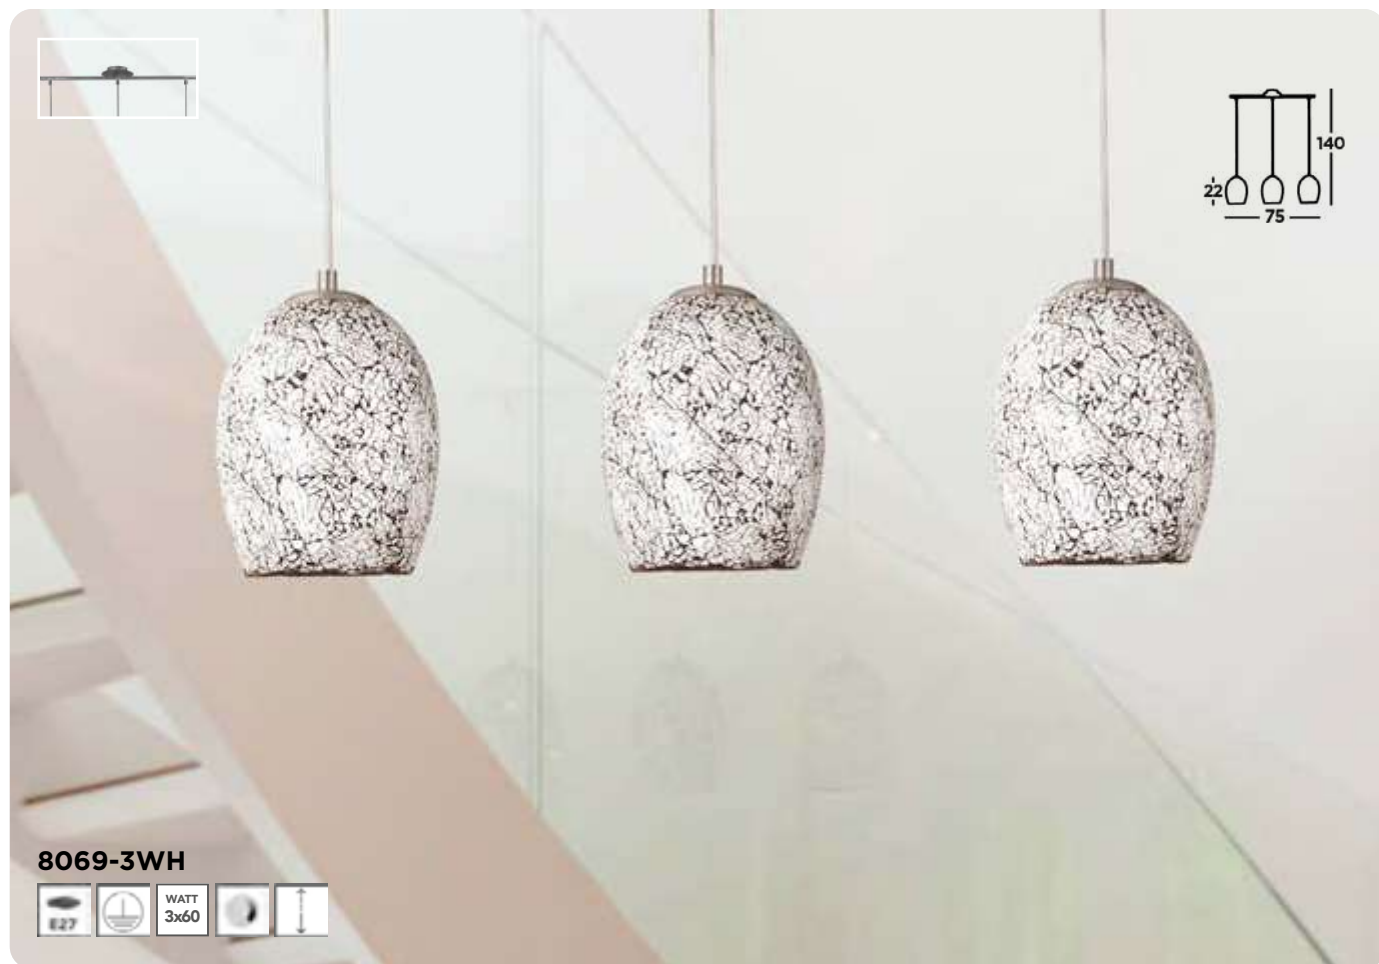

Crackle Glass, multi coloured crackle glass, Island bar three-light and single pendants