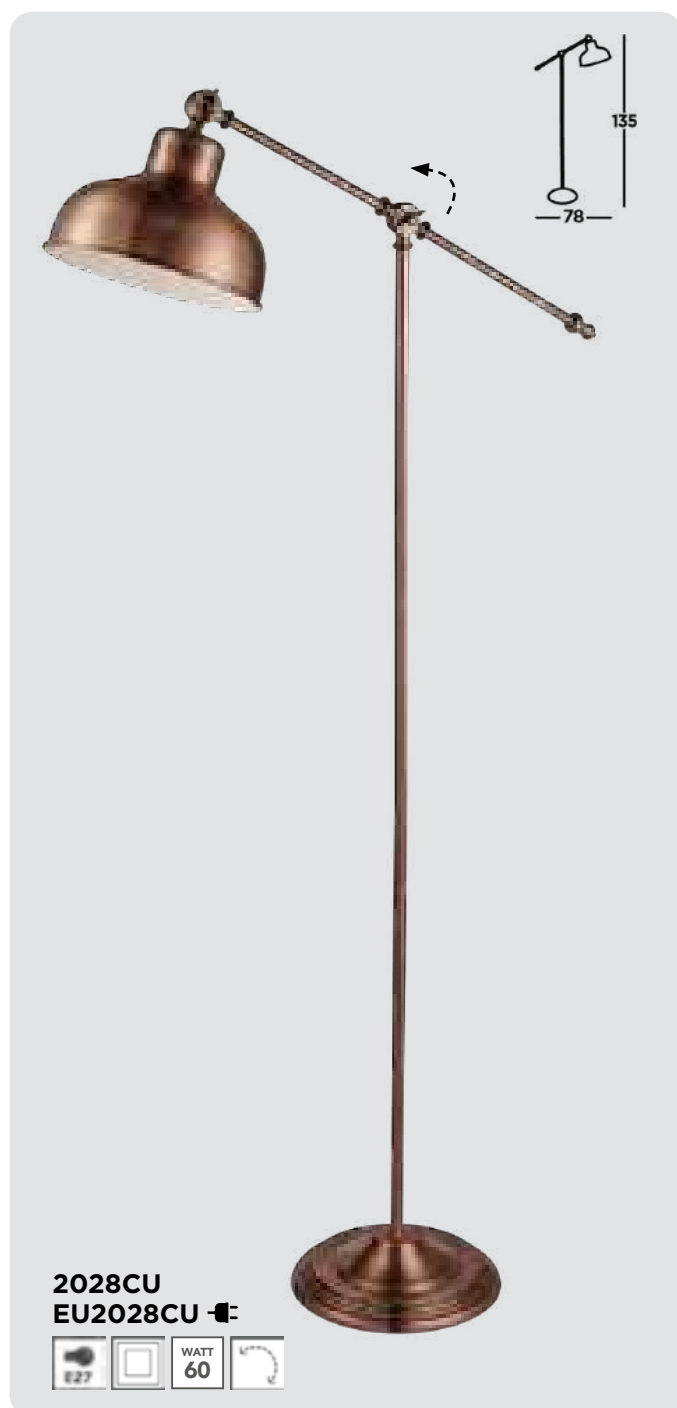

Gallow Metal, gold, marble base, white shade

Macbeth Metal, antique copper, adjustable

Denmark Metal, matt black, copper