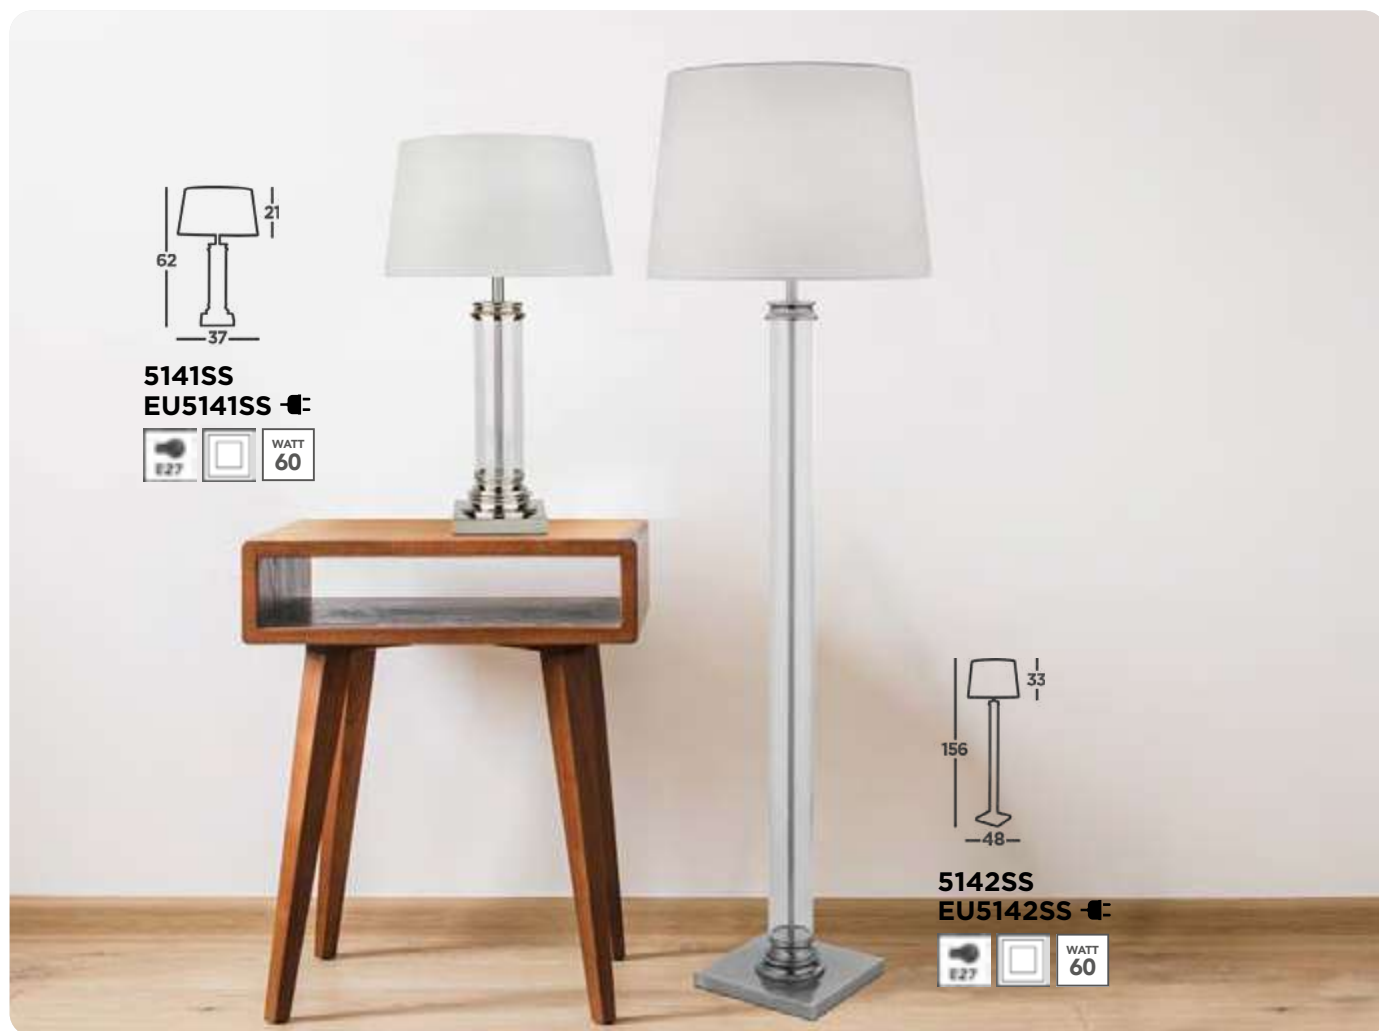

Denmark Metal, matt black, copper

Gallow Metal, gold, marble base, white shade

Waverley Wood, brown, satin silver, white shade

5962-2BG
EU5962-2BG 

Pedestal Metal, satin silver, matt black with clear glass, white shade