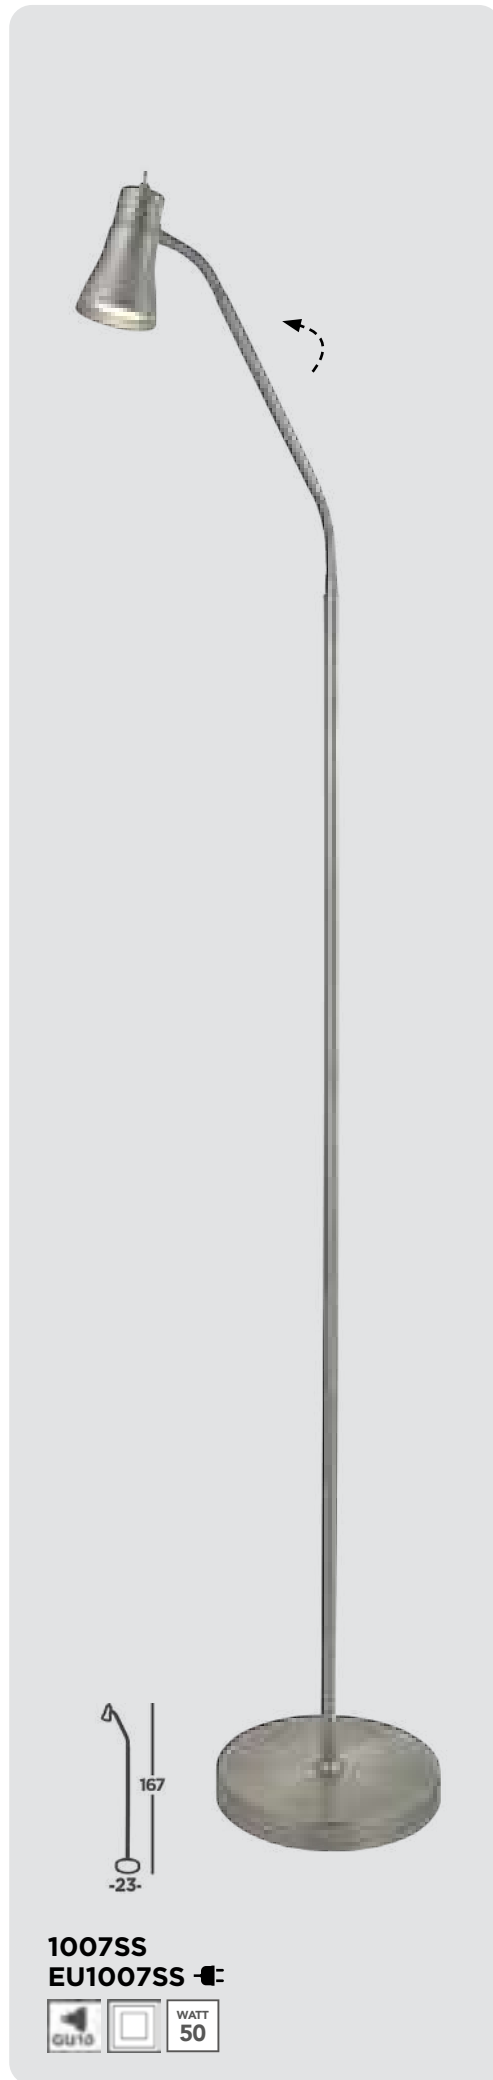

7957CC
EU7957CC

7959CC
EU7959CC

Blink Metal, matt black with gold inner. Adjustable

Studio Wood, black, metal, chrome shade

3540BR
EU3540BR

6006BR
EU6006BR

Jolly Metal, antique brass, satin silver

Pole Metal, satin silver