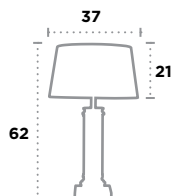

Pedestal

UK Product Code	5141SS
EU Product Code	EU5141SS
Body Finish	Metal. Satin Silver Clear Glass
Shade Finish	Cream Fabric
Lamp	E27 60w