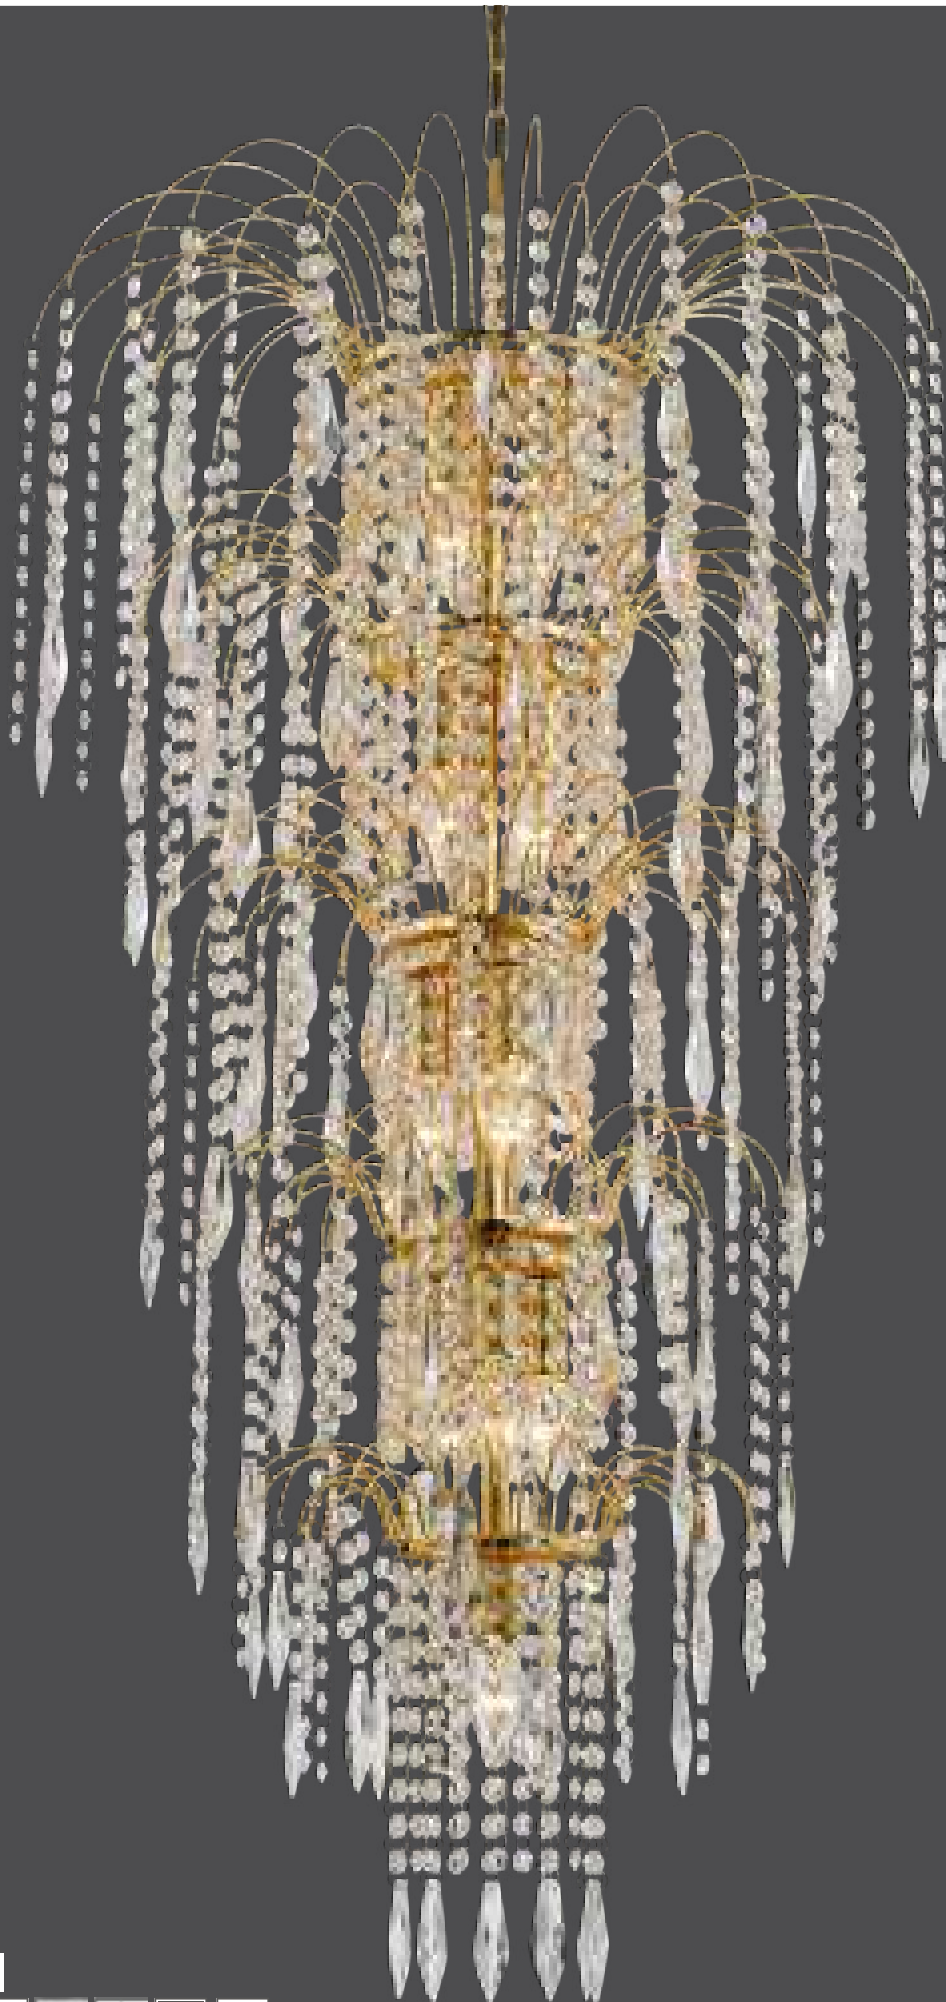

Waterfall

A masterpiece of cascading crystals.

Waterfall

A masterpiece of cascading crystals, gold, ideal for stairwells

1313-13GO

WATT
13x60

Rene Metal, polished chrome, concentric oval frame, seven tiers of overlapping crystals