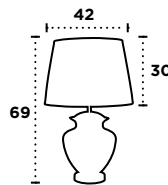

Claw

UK Product Code	1811CL
EU Product Code	EU1811CL
Body Finish	Chrome. Acrylic
Shade Finish	Clear Acrylic
Lamp	G9 33W

Elina

UK Product Code	8531AM
EU Product Code	EU8531AM
Body Finish	Chrome. Optic Amber Glass
Shade Finish	Brown Pleated
Lamp	E27 60w