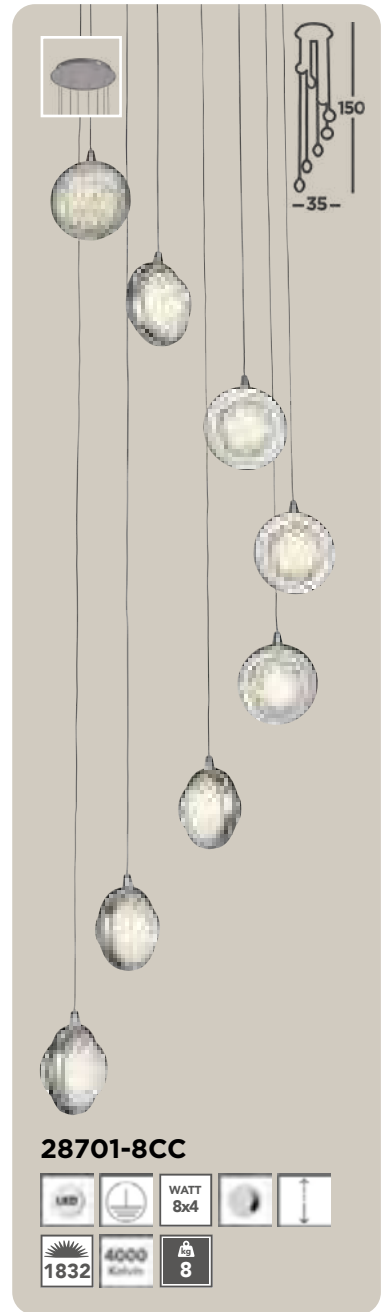

5864CC

5862CC
EU5862CC ⚡

Gyroscope

A sleek circular profile creating a perfect design

Quartz Metal, polished chrome, diamante detail surrounding a bubbled glass

28702-5CC

--	--	--	--	--	--	--	--

Lori An oval dazzling range designed for the lower ceiling