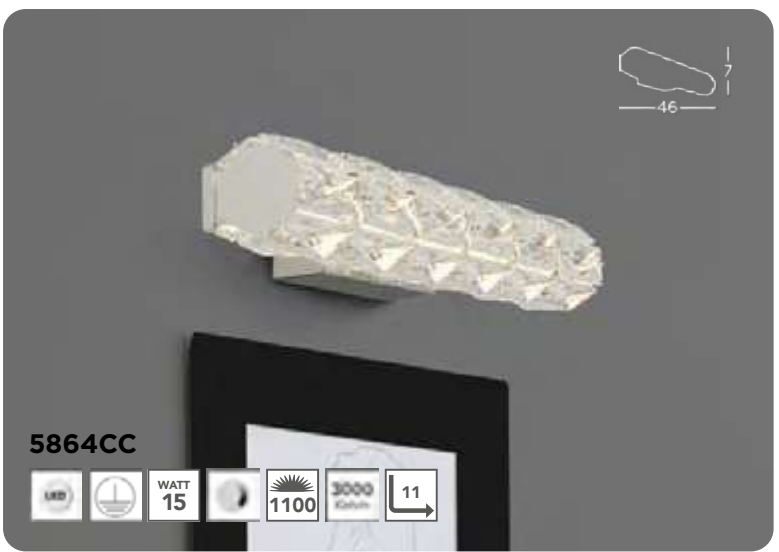

5864CC

5862CC
EU5862CC ⚡

Gyroscope

A sleek circular profile creating a perfect design

Quartz Metal, polished chrome, diamante detail surrounding a bubbled glass

28702-5CC

--	--	--	--	--	--	--	--

Lori An oval dazzling range designed for the lower ceiling