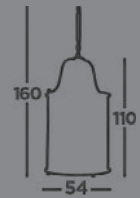

Lantern Grande

These polished chrome lanterns, are elegant period pieces, metal and glass