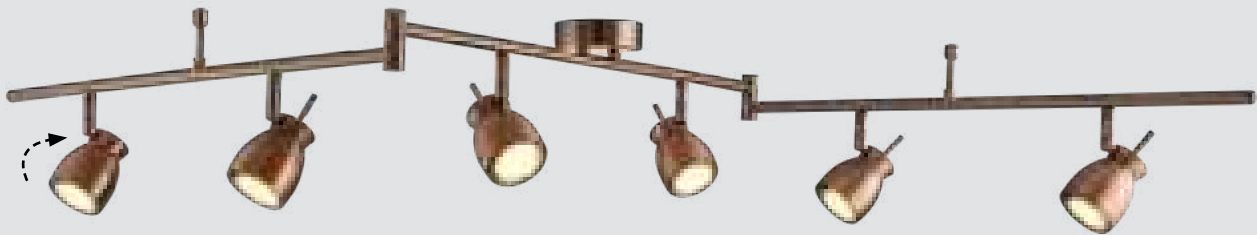

8816CU 14
—180—

8816CU