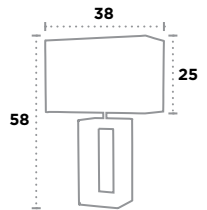

Mirror

UK Product Code	1610
EU Product Code	EU1610
Body Finish	Chrome. Mirror
Shade Finish	White Faux Silk
Lamp	E27 60w