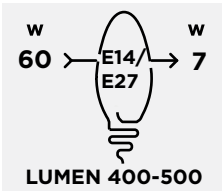

Typical LED Watts