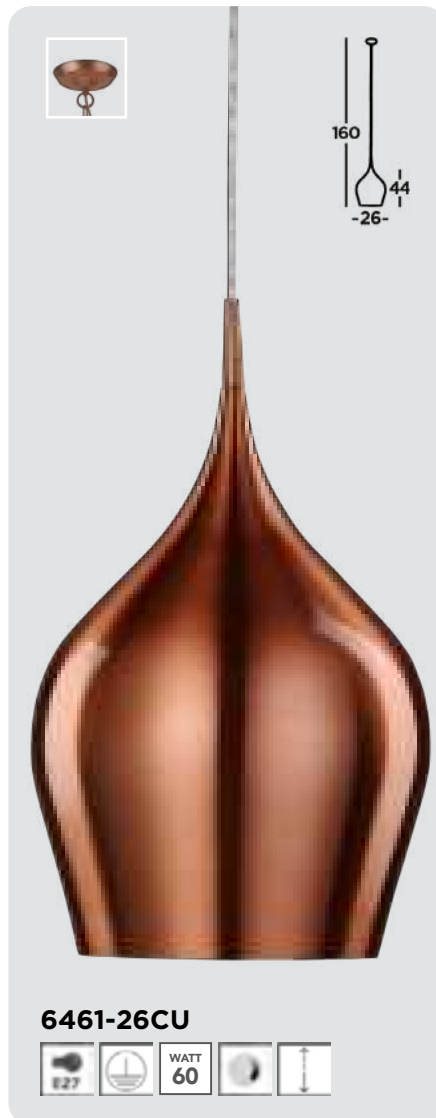

Pipette Glass, acid and smoke

Vibrant Metal, aluminium pendants in electric, green, gold, copper and red

6461-12GR

6461-12GO

6461-12CU

6461-12RE

6461-26RE

6461-26GO