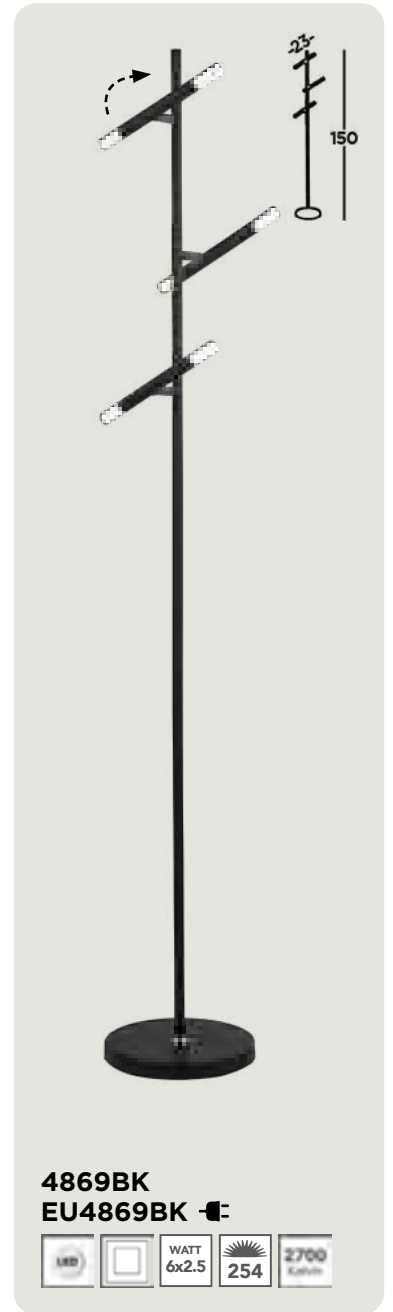

4869BK
EU4869BK ⚡

LED	□	WATT 6x2.5	☀️ 254	2700 Kelvin