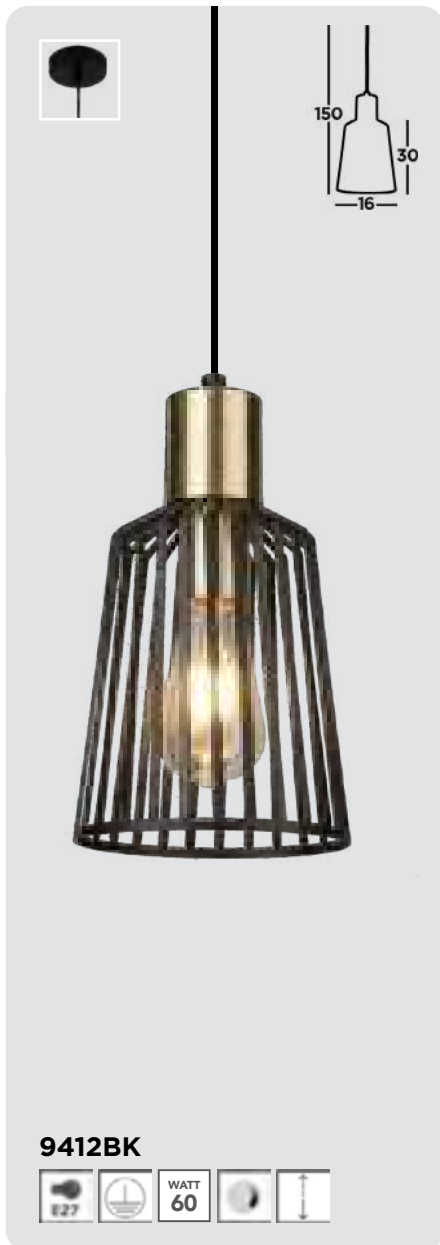

0981-1BG

Cage Metal, matt black mesh with sparkling clear crystal beadwork

9095-5BK

9094-4BK

Avery Metal, matt black open cage pendant convertible to flush

Bird Cage Metal, matt black open cage with satin brass accents