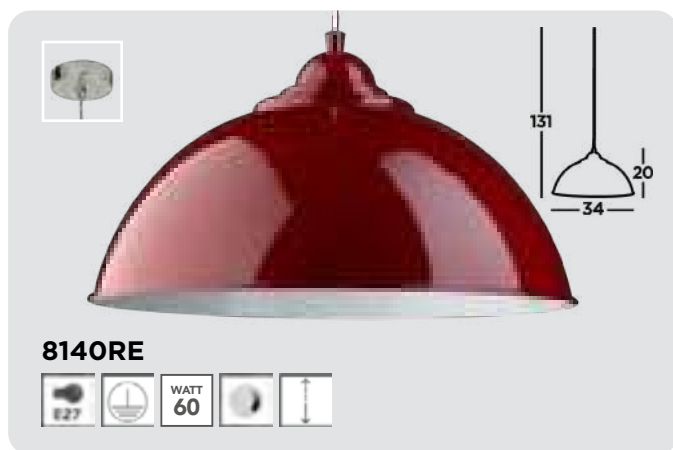

Fusion Metal, satin silver, black, red or cream single pendants