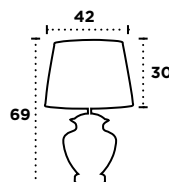

Elina

UK Product Code	8531SM
EU Product Code	EU8531SM
Body Finish	Chrome. Optic Smoked Glass
Shade Finish	Grey Pleated
Lamp	E27 60w

Table Lamps

Touch

UK Product Code	3923AB
EU Product Code	EU3923AB
Body Finish	Antique Brass
Shade Finish	White Fabric
Lamp	E14 60w