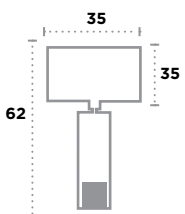

Claire

UK Product Code	2871GO
EU Product Code	EU2871GO
Body Finish	Metal. Gold White Marble
Shade Finish	White
Lamp	E27 60w