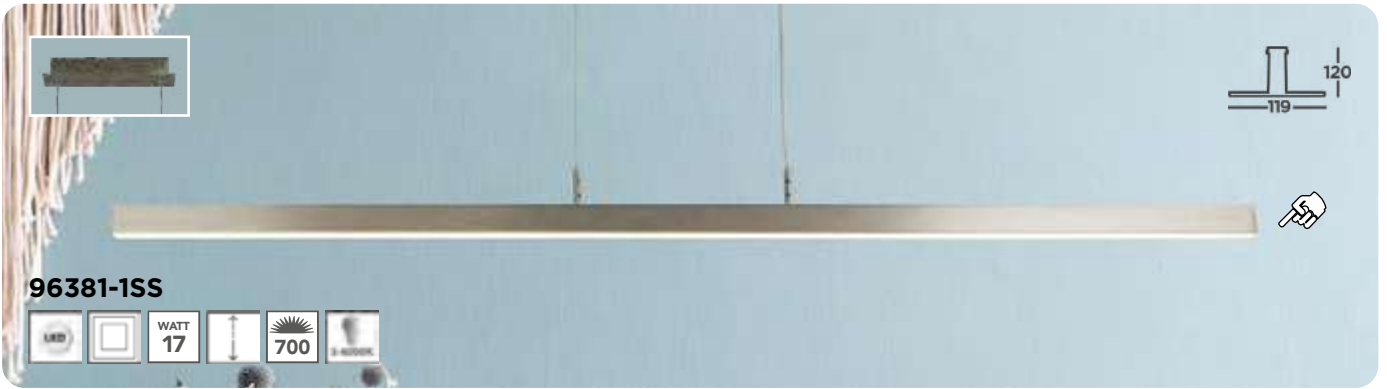

40176-3BK

40176-2BK

Ribbon Metal, rustic brown ribbons with opal strip

8791SI

8799SI
EU8799SI

8798SI
EU8798SI

Beam Metal, satin nickel linear bar

Wing Metal, satin silver wave bar