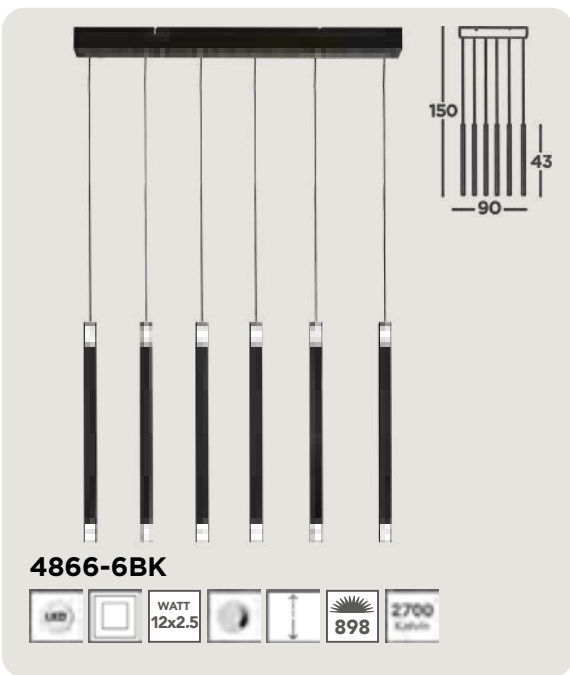

4867BK
EU4867BK ⚡

4866-6BK

LED	□	WATT 12x2.5	☾	↑	☀️ 898	2700 Kelvin