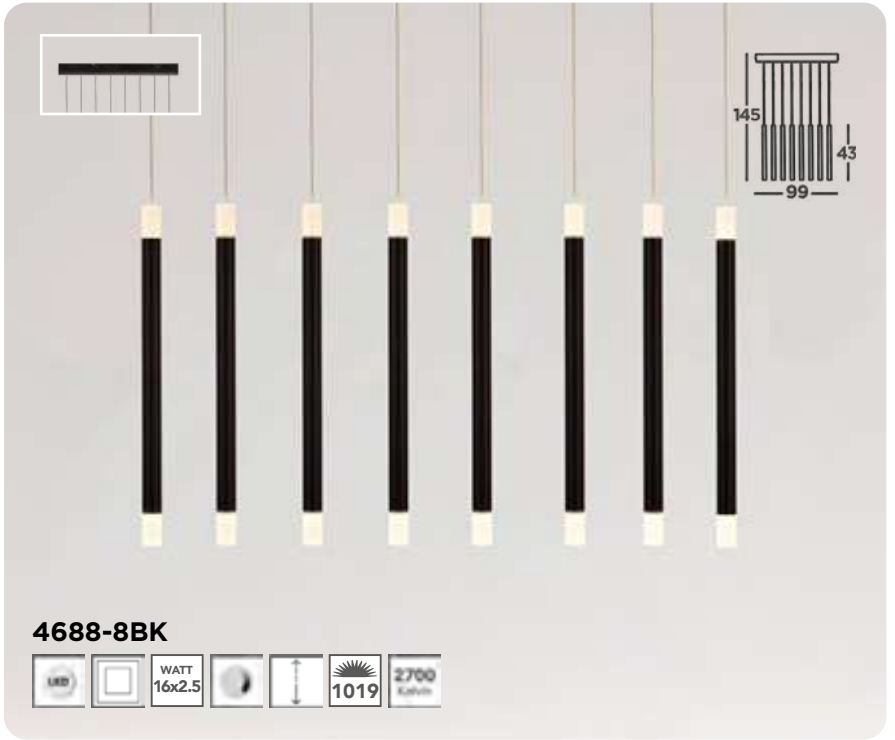

Paddle A matt black and opal spiral, contemporary, elegantly simple family

8675-5BK

8679BK
EU8679BK

8678BK
EU8678BK

8671-1BK

4868-8BK

LED	□	WATT 16x2.5	☾	↑	☀️ 1019	2700 Kelvin
-----	---	-------------	---	---	---------	-------------