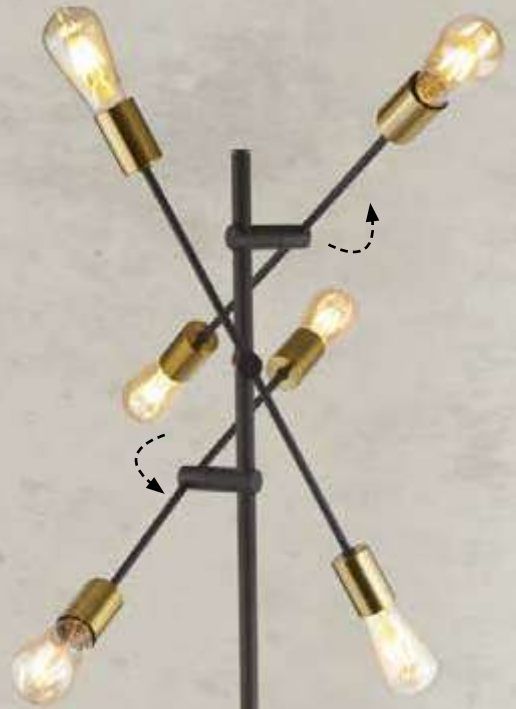

99210-10SS

99210-10BK

9926-6BK

9926-6SS

Alpha Metal, gold, a unique linear design with adjustable arms

Tubes Metal, bronze, ideal for low ceilings

8048-8BK

8076-6BK
EU8076-6BK