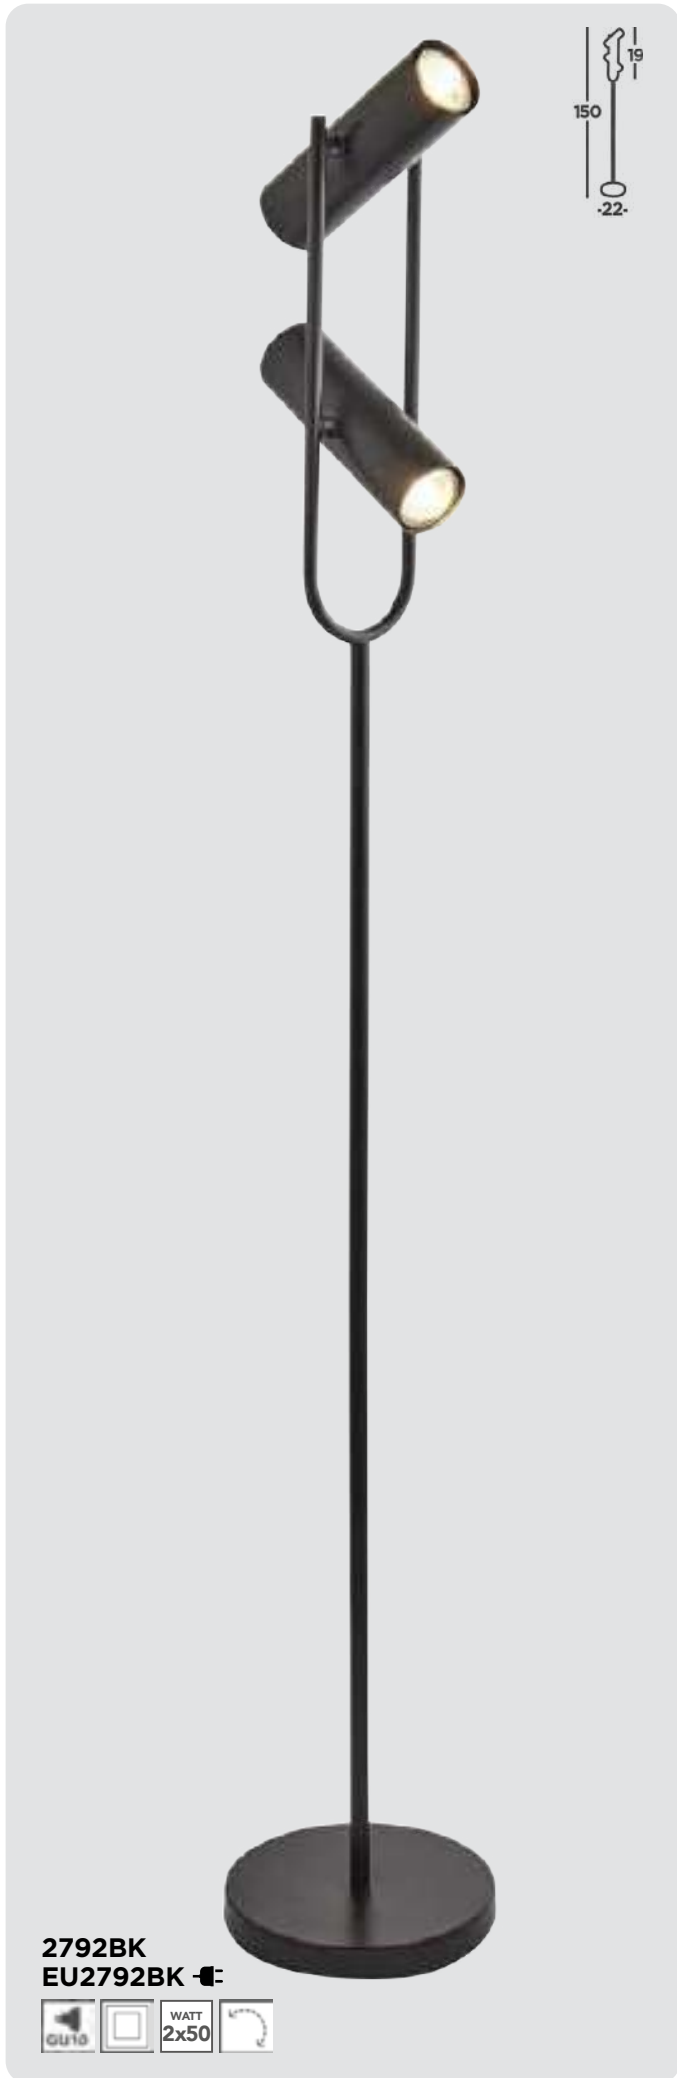

Denmark Metal, matt black, copper

Gallow Metal, gold, marble base, white shade

Waverley Wood, brown, satin silver, white shade

5962-2BG
EU5962-2BG 

Pedestal Metal, satin silver, matt black with clear glass, white shade