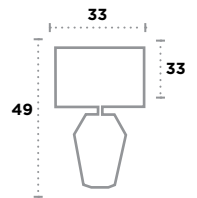

Lucy

UK Product Code	8347SM
EU Product Code	EU8347SM
Body Finish	Glass Smoked
Shade Finish	Satin Gloss Grey Shade
Lamp	E27 60w