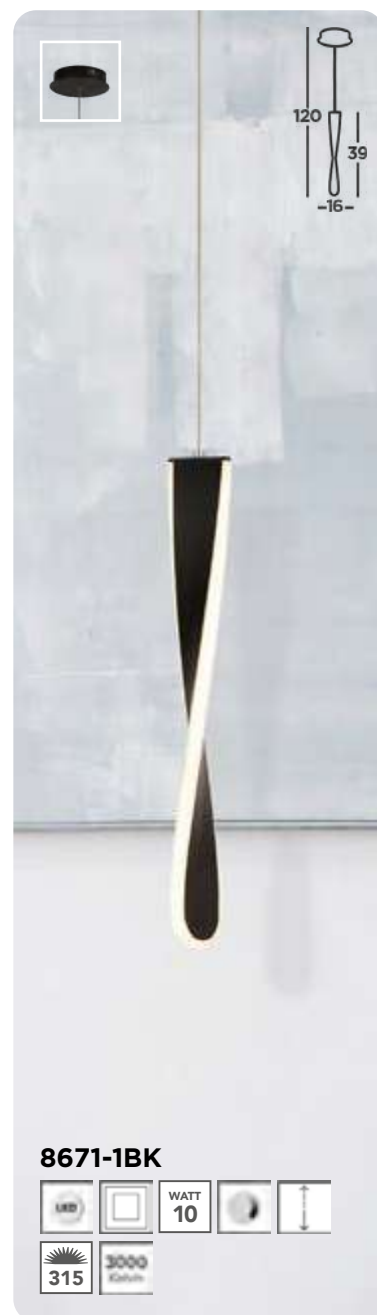

Paddle A matt black and opal spiral, contemporary, elegantly simple family

8675-5BK

8679BK
EU8679BK

8678BK
EU8678BK

8671-1BK

4868-8BK

LED	□	WATT 16x2.5	☾	↑	☀️ 1019	2700 Kelvin
-----	---	-------------	---	---	---------	-------------