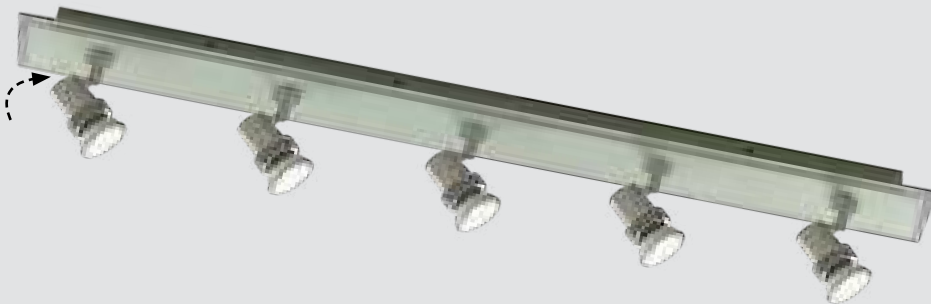

Top Hat Metal, satin silver, acid glass back plate. Adjustable spotlight