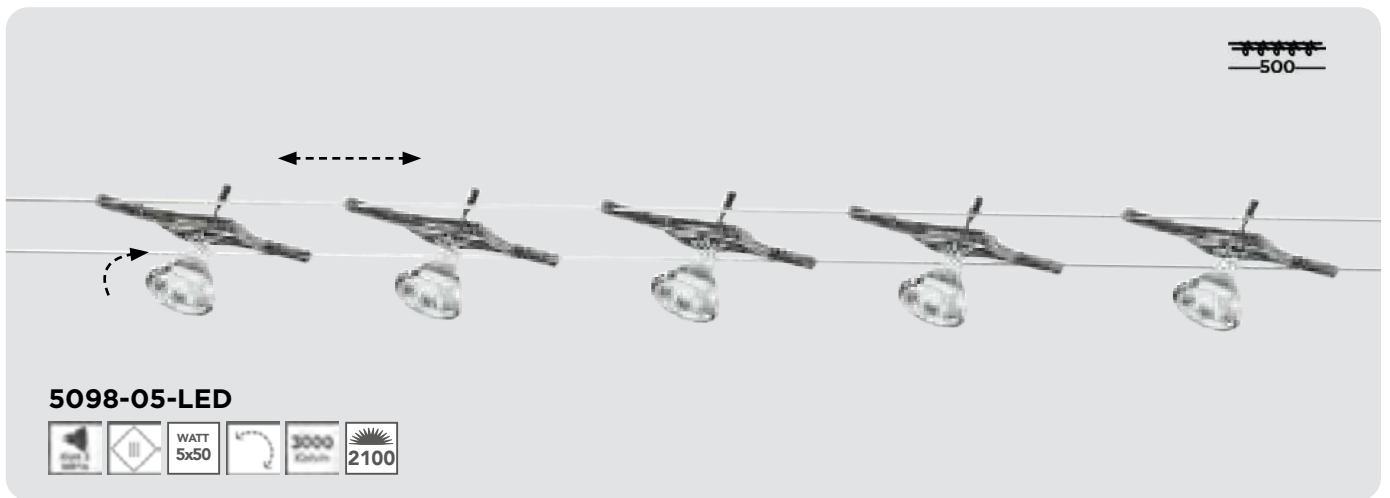

P4333SS

P6331SS

P633SS

4926SS

4924SS

4921SS

4923SS

Cable Metal, polished chrome cable kit. Length five metres