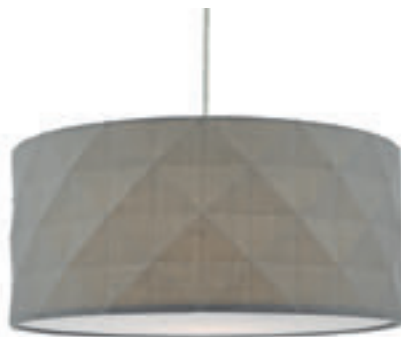

AIS6539 GY

Aisha Easy Fit Pendant

c/w white cotton diffuser

H18 x Ø40cm

1 x 60w max subject to lamp holder

ES Inc B22 Reducer