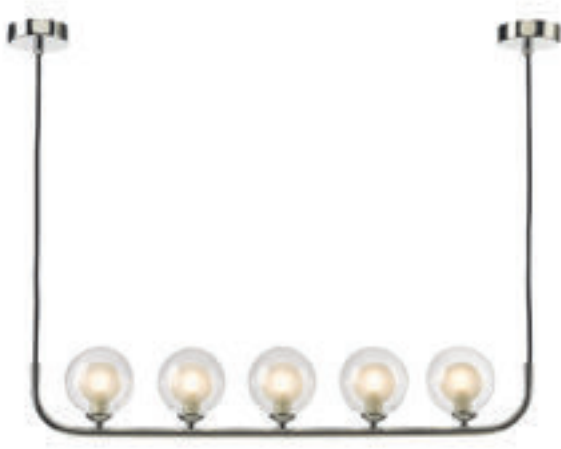

#### Cradle Wall Light

bracket only

D12.5 x H12 x W8cm

1 x 25w max G9

[BUL-G9-LED-3](#)

Choose a combination of glass (page 4) and fitting,  
then order the individual codes (examples shown).

**CRA0550-F + 5x GL4**