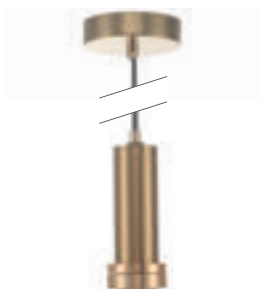

CREATE YOUR OWN UNIQUE CEILING LIGHT OR PENDANT

for more fittings and specifications, see pages 46-47

SP6563 **BZ**