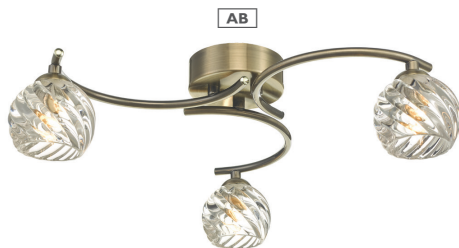

Nakita 6lt Semi Flush

twisted open glass

H16 x Ø60cm

6 x 40w max G9

BULBG933

BUL-G9-LED-3

PC

NAK0750-05 PC GL
NAK0775-05 AB GL

Nakita Wall Light

twisted open glass

D18 x H15 x W10cm

1 x 40w max G9

BULBG933

BUL-G9-LED-3