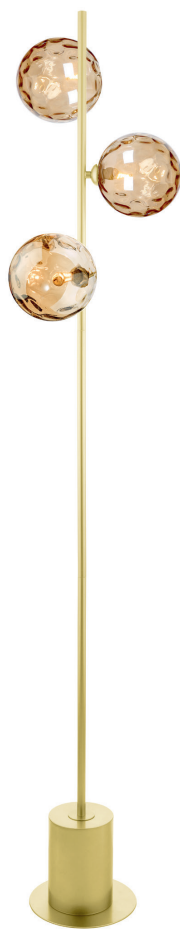

SPI5535-11 GD GD

Spiral 3lt Floor Lamp

champagne dimpled glass

H160 x Ø32cm

3 x 40w max G9

BULBG933

BUL-G9-LED-3