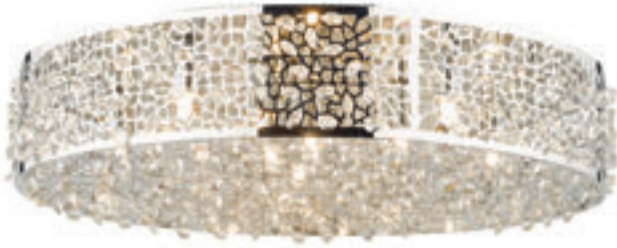

Orella • curved faceted crystals suspended in a perfect square give an impressive light effect

KOT6450 SS CY

Kotaro 6lt Flush

H13 x Ø53cm
6 x 25w max G9
BUL-G9-LED-3

SEV5250 PC CY

Seville 3lt Flush

H18 x Ø42cm
3 x 60w max ES GLS
BUL-E27-LED-16