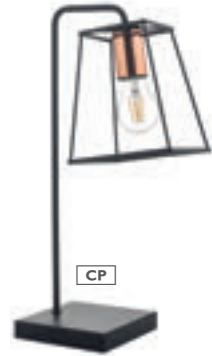

- bronze finish, including the large cups holding the oversized white opal globe shades

MATCHING ITEMS
SEE PAGE 250

PC

CP

CP

PC

TOW4950 BK PC
TOW4922 BK CP

Tower 3lt Floor Lamp