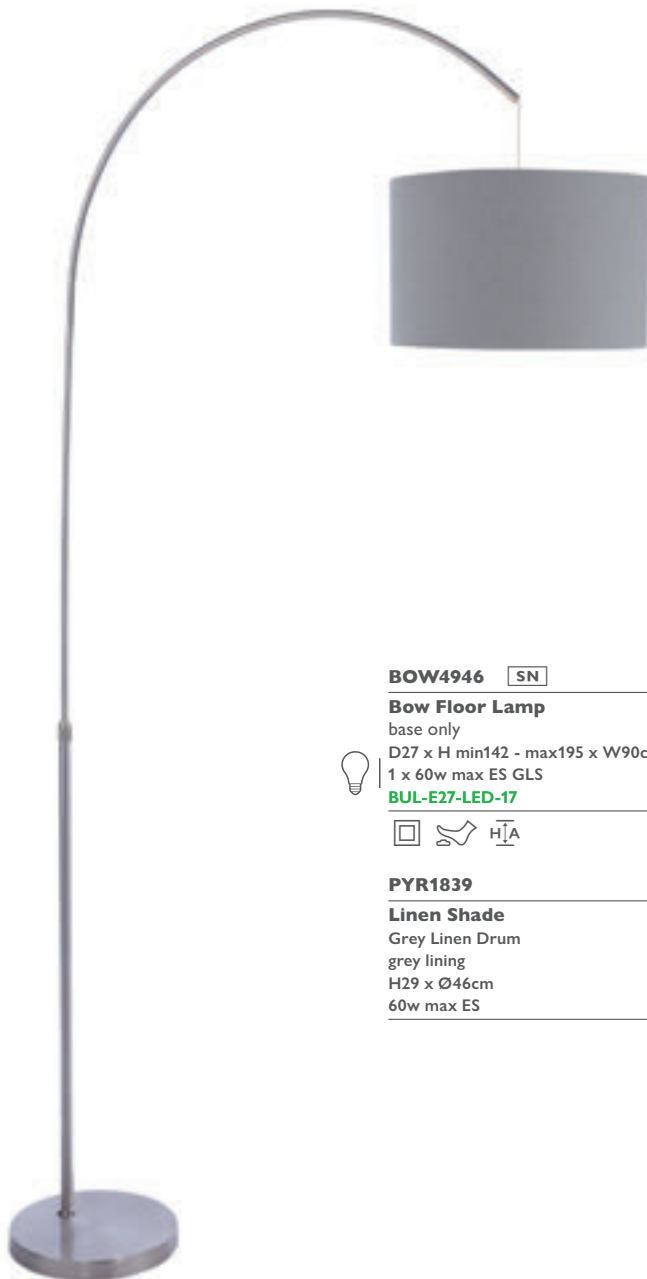

BOW4946 SN

Bow Floor Lamp

base only

D27 x H min142 - max195 x W90cm

1 x 60w max ES GLS

BUL-E27-LED-17

PYR1839

Linen Shade

Grey Linen Drum

grey lining

H29 x Ø46cm

60w max ES

Bow • a substantial overhanging floor lamp in satin nickel

• shown with our grey pyramid shade, can be paired with any shade from our shade range on pages 589–599