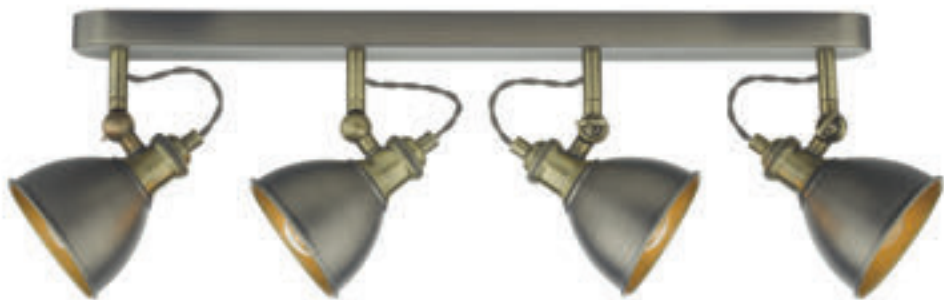

GOV8461 AC AB

Governor 4lt Bar Spotlight

D10.5 x H20 x W65cm

4 x 40w max SES GB

[BUL-E14-LED-15](#)

MATCHING ITEM
SEE PAGE 307