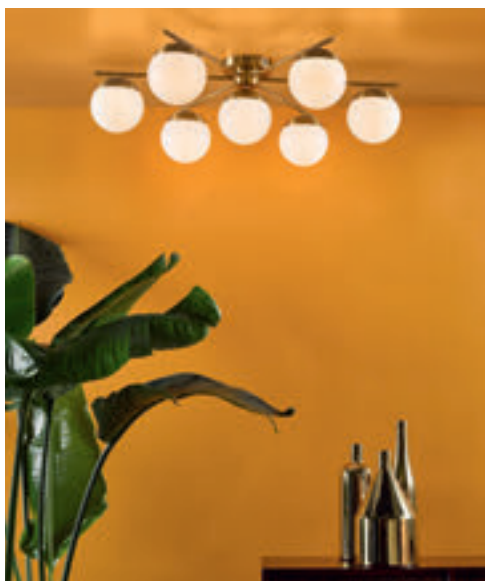

BOM5035 Bombazine 7lt Semi Flush P47