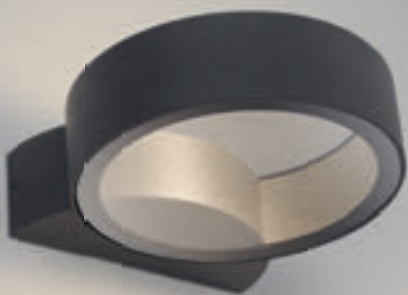

REO3239 GY GL

Reon Wall Light

D15 x H4 x W13.5cm

1 x 5w LED inc / 245 lumens / 3000k

MAL3239 GY GL

Malone Wall Light

D14 x H4 x W12cm

1 x 5w LED inc / 312 lumens / 3000k

Reon & Malone • LED die cast aluminium wall lamps featuring glass encased LED lights in both square and round formats

- finished in a tough powder-coated anthracite finish
- our outdoor lighting is supplied with a 3 year guarantee (some restrictions apply to salty or acidic atmospheric conditions) • extended guarantee available on registration