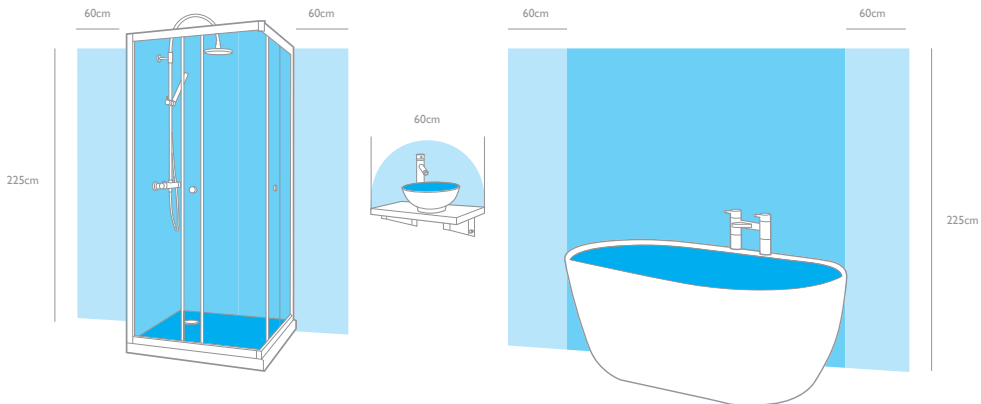

Firstly it is important to understand the rating by which bathroom and some outdoor lights are classified.

IP rating stands for "Ingress Protection" and is always followed by two characters. These two numbers refer to the level of protection, and it is important that you choose fittings with the correct rating according to where they are to be sited within the bathroom.

The diagram below shows a bathroom split into three clear zones: 0, 1 & 2.

Zone 0 is inside the bath or shower itself. Any fitting used in this zone must be low voltage (max 12V) and be rated at least IP67 which is immersion proof.

Zone 1 is the area above the bath to a height of 2.25m from the floor. In this zone a minimum rating of IP44 is required.

Zone 2 is an area stretching 0.6m outside the perimeter of the bath and to a height of 2.25m* from the floor. In this zone an IP rating of at least IP44 is required.

The lighting circuit within a bathroom should be protected with a 30ma residual current device (RCD).

In addition, it is good practice to consider the area around a wash basin, within a 60cm radius of any tap, to be considered as Zone 2.

* In accordance with advice from the Lighting Industry Association the location above Zone 1 (over the bath or shower) up to a ceiling height of 3m continues to be classified as Zone 2.

0
ZONE

Within the bath or shower tray. All lights fitted within this area must be IP68 rated and low voltage.

1
ZONE

Above the bath or shower to a height of 2.25m. All lights fitted within this area must be a minimum of IP44 rated. IP44 is suitable where there is no shower head above the bath. IP65 is required if there is a shower head or demountable shower hand fitting in use.

2
ZONE

0.6m outside of zone 1 and a 60cm radius above washstands. All lights fitted within this area should be a minimum of IP44 unless there is a danger of direct jet spray, in which case an IP65 rating is required.