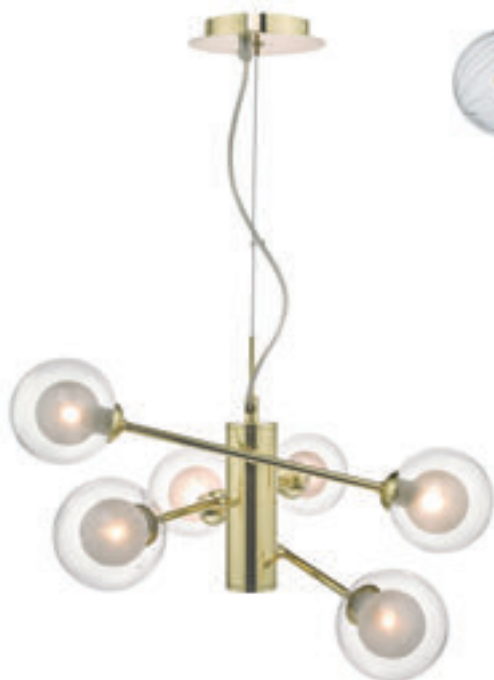

KUM0635 GD GL

Kumara 6lt Pendant

H min38 - max132 x Ø45cm

6 x 25w max G9

BUL-G9-LED-3

- **Yiska** • gentle ribbed glass shades on organic branch like arms
- frames in polished gold or polished chrome finish
- **Kumara** • soft gold finish with duplex glass shades on a height adjustable cable
- both supplied with 1m of cable