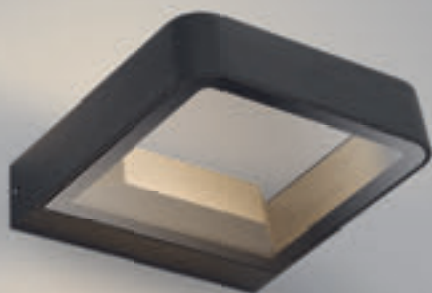

REO3239 GY GL

Reon Wall Light

D15 x H4 x W13.5cm

1 x 5w LED inc / 245 lumens / 3000k

MAL3239 GY GL

Malone Wall Light

D14 x H4 x W12cm

1 x 5w LED inc / 312 lumens / 3000k

Reon & Malone • LED die cast aluminium wall lamps featuring glass encased LED lights in both square and round formats

- finished in a tough powder-coated anthracite finish
- our outdoor lighting is supplied with a 3 year guarantee (some restrictions apply to salty or acidic atmospheric conditions) • extended guarantee available on registration