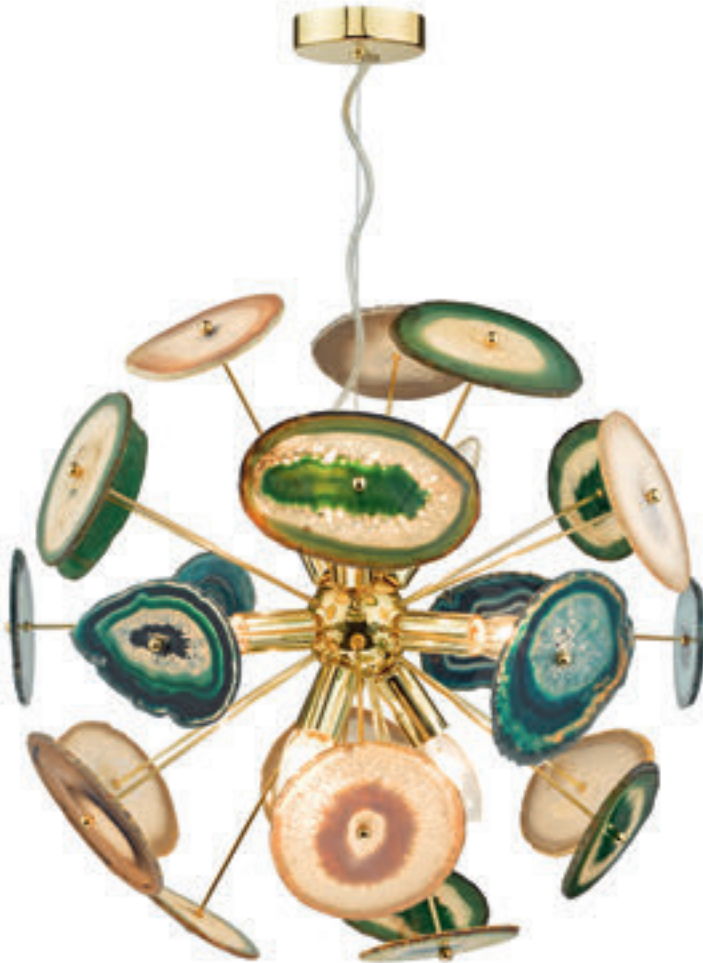

ACH1355 GD AG

Achates 9lt Pendant

H min60 - max120 x Ø52cm

9 x 25w max SES CNDL

BUL-E14-LED-13