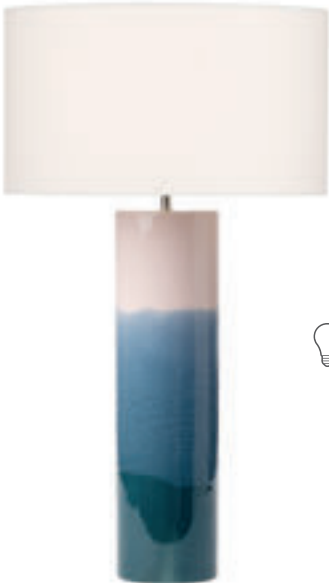

IGN4255 MC PC

Ignatio Table Lamp

base only
H52 x Ø13cm
1 x 60w max ES GLS
BUL-E27-LED-17

S1056

Cotton Shade

Ivory Cotton Drum
white lining
H22.5 x Ø40cm
60w max ES Inc B22 Reducer

- Igor • porcelain table lamp with grey shagreen pattern
- Ignatio • hand applied graduated pink and blue glaze
- Udine • hand applied two tone rustic textured contrasting grey glaze
  - hand crafted lamps, finishes may vary