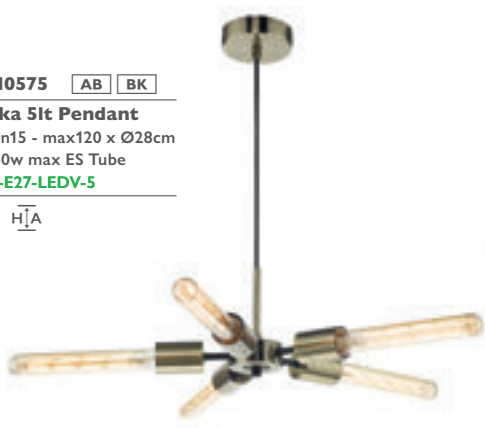

Onika 5lt Pendant

H min15 - max120 x Ø28cm

5 x 60w max ES Tube

BUL-E27-LEDV-5

□ H₁A

BRI0654 BK AB