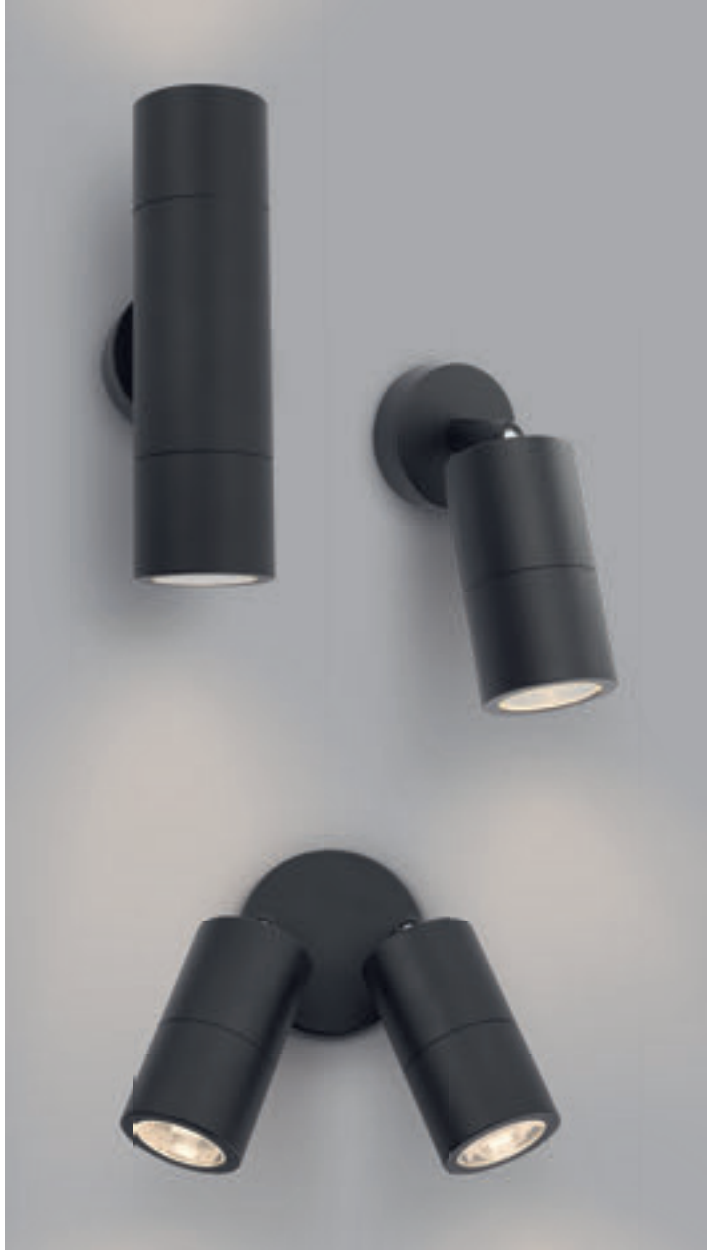

ORT3222 BK GL

Ortega 2lt Wall Light

D8.5 x H21 x W7cm

2 x 35w max GU10 Reflector

high output LED lamps inc

LED

ORT0722 BK GL

Ortega Wall Light

D18 x H16 x W7cm

1 x 35w max GU10 Reflector

high output LED lamp inc

LED

ORT0922 BK GL

Ortega 2lt Wall Light

D18 x H18 x W30cm

2 x 35w max GU10 Reflector

high output LED lamps inc

LED

1. **Ortega** • cylindrical wall lights in a matt black powder-coated finish, featuring either up and down light or adjustable heads
2. supplied complete with replaceable highly efficient LED lamps
   - our outdoor lighting is supplied with a 3 year guarantee (some restrictions apply to salty or acidic atmospheric conditions)
   - extended guarantee available on registration