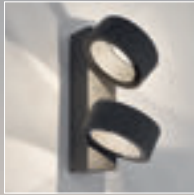

BOH0939 GY

Bohdan 2lt Wall Light

180° adjustment

D15 x H18 x W9cm

2 x 7w LED inc / 668 lumens / 3000k

TIE1539 GY WH

Tien Wall Light

180° adjustment

D13 x H16 x W9cm

1 x 5w LED inc / 39 lumens / 3200k

1. Tien • a PIR activated light in die cast aluminium with an adjustable LED head
2. Bohdan • die cast aluminium LED wall light with two adjustable heads and hidden LED light source
3. our outdoor lighting is supplied with a 3 year guarantee (some restrictions apply to salty or acidic atmospheric conditions)
   - extended guarantee available on registration