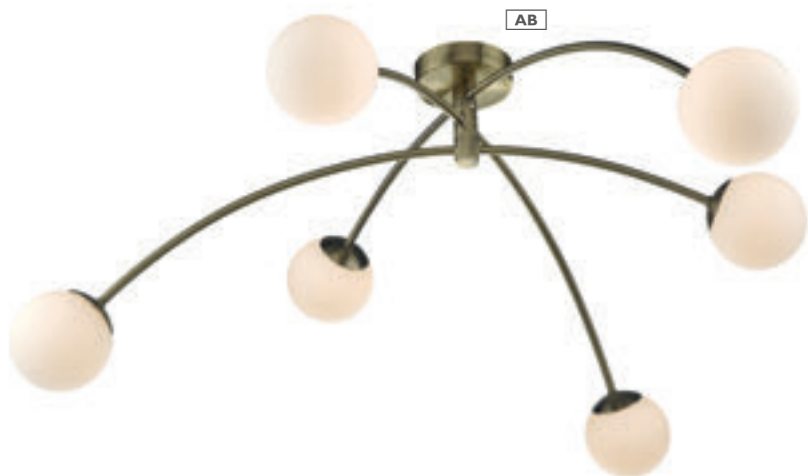

Puglia • polished chrome or antique brass fitting with opal glass shades