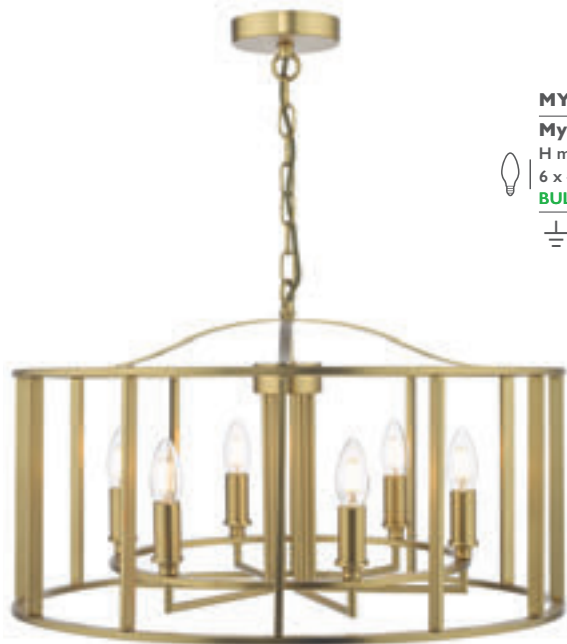

PUG6475 AB OG

Puglia 6lt Semi Flush

H38 x Ø90cm

6 x 20w max G9

BUL-G9-LED-3

Puglia • polished chrome or antique brass fitting with opal glass shades

MYK0663 BZ

Myka 6lt Pendant

- Myka** • armed fittings encased in a substantial cage with a curved top in a soft brushed bronze
- supplied with 100cm of cable and chain, height adjustable on installation

MYK0650 PC

Myka 6lt Pendant