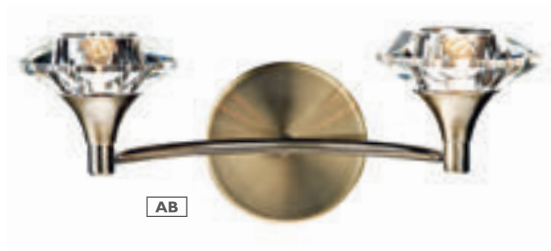

Luther 2lt Wall Light

D17 x H11 x W30cm

2 x 40w max G9

BULBG933

BUL-G9-LED-3

AB

Luther • crystal glass shades in a spiral design

• black chrome, polished chrome, satin chrome or antique brass finish