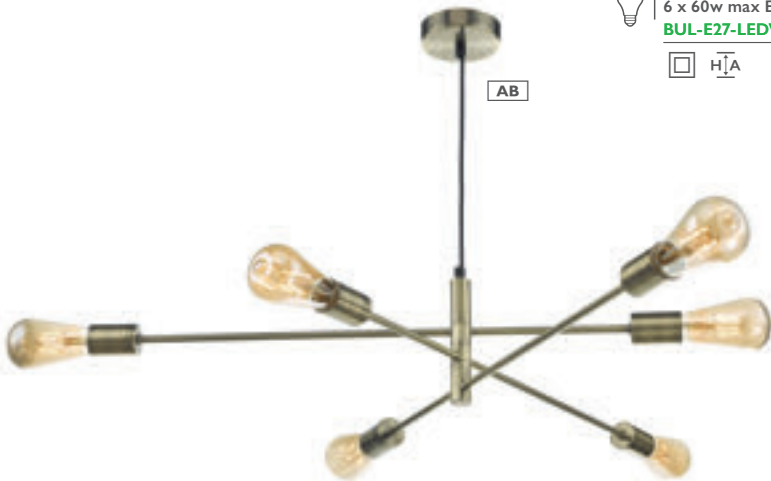

Euphemia • a large linear fitting with telescopic height adjustment on installation

• an interesting mix of an organic structure with industrial fixings

Code • old gold finish supplied with 3 x height rods

ALA0635 GD

ALA0675 AB

Alana 6lt Pendant

H min25 - max110 x Ø96cm

6 x 60w max ES GLS

BUL-E27-LEDV-1

- Alana** • oversize height adjustable pendants supplied with 100cm of braided cable and suitable for low ceilings
- available in matt black, grey, antique brass, satin chrome or gold finish
 - lamps available to order separately, see pages 600–603

H min25 - max110 x Ø96cm

6 x 60w max ES GLS

BUL-E27-LED-19

- Alana** • oversize height adjustable pendants supplied with 100cm of braided cable and suitable for low ceilings
- available in matt black, grey, antique brass, satin chrome or gold finish
 - lamps available to order separately, see pages 600–603