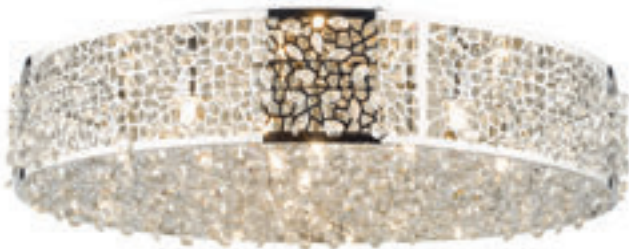

KOT6450 SS CY

Kotaro 6lt Flush

H13 x Ø53cm

6 x 25w max G9

BUL-G9-LED-3

Matrix • square-cut block crystal frame with suspended crystal ball droppers

Kotaro • faceted crystal beads are framed by laser cut metalwork with a polished chrome finish