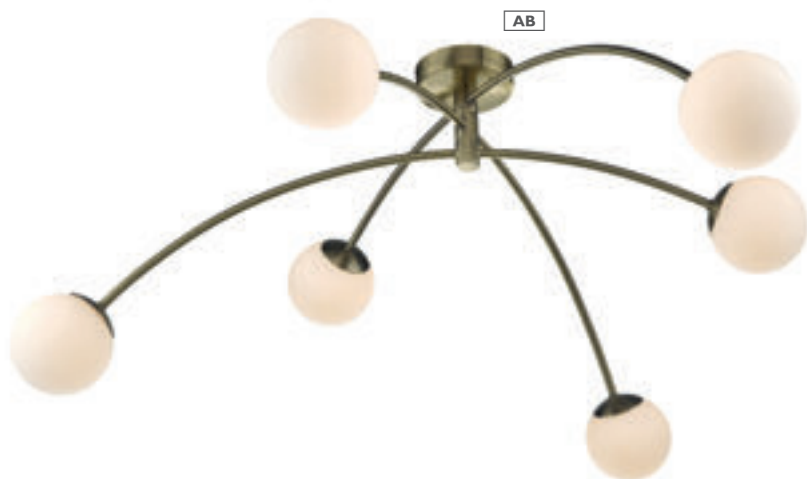

PUG6450 PC OG

PUG6475 AB OG

Puglia 6lt Semi Flush

H38 x Ø90cm

6 x 20w max G9

BUL-G9-LED-3

Puglia • polished chrome or antique brass fitting with opal glass shades