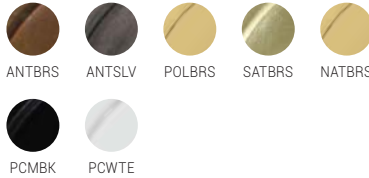

ANATH

MLBCF006

MATERIAL: Brass | Glass

LAMP: 110v / 220v | 6.5w LED | 1x E27

WEIGHT: 3kg / 6.6lb

HEIGHT: 30cm/11.8" / **DIAMETER:** 36cm/14.2"

IP RATING: IP44

AQUARIUS 30CM