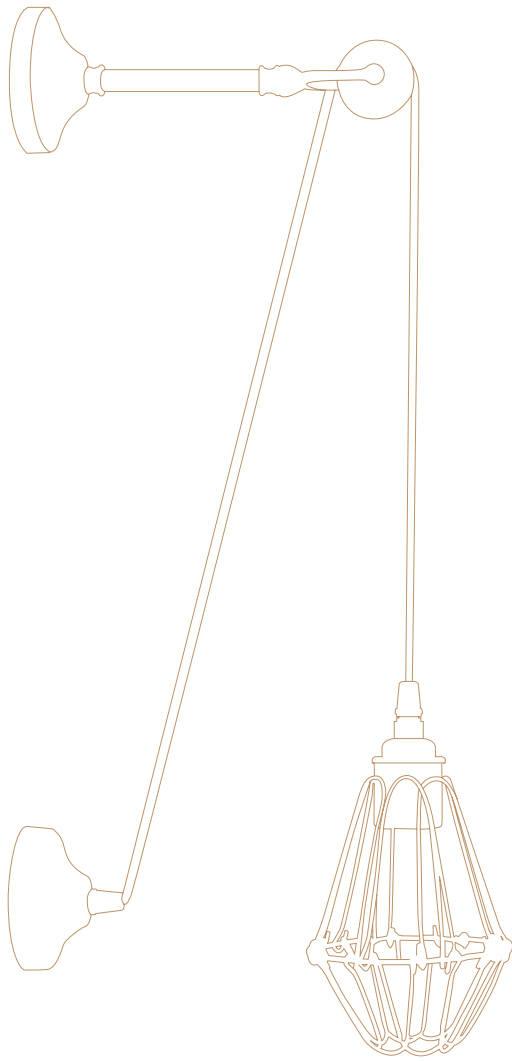

WALL LIGHTS