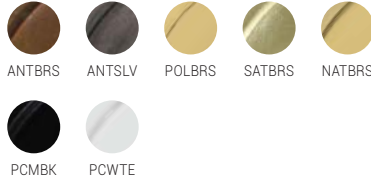

BROOKE

MLBP018

MATERIAL: Brass | Glass

LAMP: 110v / 220v | 6.5w LED | 1x E27

WEIGHT: 2.5kg / 5.6lb

HEIGHT: 30cm/11.8" / **DIAMETER:** 20cm/7.9"

IP RATING: IP65

CABLE: 1mtr/40" as standard

IP GLASS TYPE: Clear CL - Opal OP