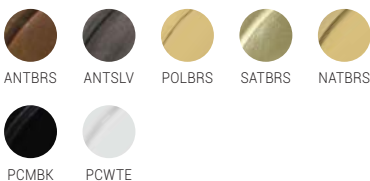

MLBWL135

MATERIAL: Brass | Glass

LAMP: 110v / 220v | 40w | 1x E27

WEIGHT: 1.9kg / 4.2lb

HEIGHT: 45cm/17.7" / **WIDTH:** 25cm/9.8"

PROJECTION: 40cm/15.7"

IP RATING: IP44

PELAGIA 30CM SWAN NECK