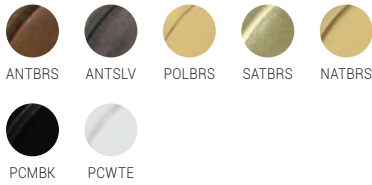

WEIGHT: 2.8kg / 6.1lb

HEIGHT: 23cm/9" / **DIAMETER:** 30cm/11.8"

IP RATING: IP65

CABLE: 1mtr/40" as standard

IP GLASS TYPE: Clear CL - Opal OP

KAIRI

MLBP007

MATERIAL: Brass | Glass
LAMP: 110v / 220v | 6.5w LED | 1x E27
WEIGHT: 1.3kg / 2.9lb
HEIGHT: 23cm/9.1" / **DIAMETER:** 18cm/7.1"
IP RATING: IP65
IP GLASS TYPE: Clear CL - Opal OP
CABLE: 1mtr/40" as standard