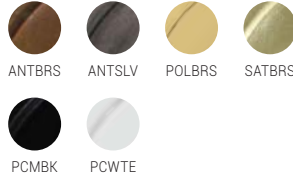

BEXTER

MLCF109

MATERIAL: Brass

LAMP: 110v / 220v | 60w | 1x E27

WEIGHT: 0.22kg / 0.47lb

HEIGHT: 8.5cm/3.3" / **DIAMETER:** 10cm/3.9"

IP RATING: IP20