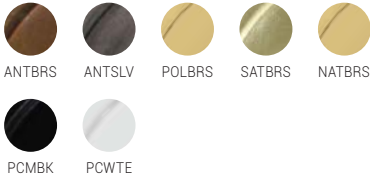

CHERITH

MLBCF001

MATERIAL: Brass | Glass

LAMP: 110v / 220v | 6.5w LED | 1x E27

WEIGHT: 1.6kg / 3.6lb

HEIGHT: 29cm/11.4" / **DIAMETER:** 20cm/7.9"

IP RATING: IP44