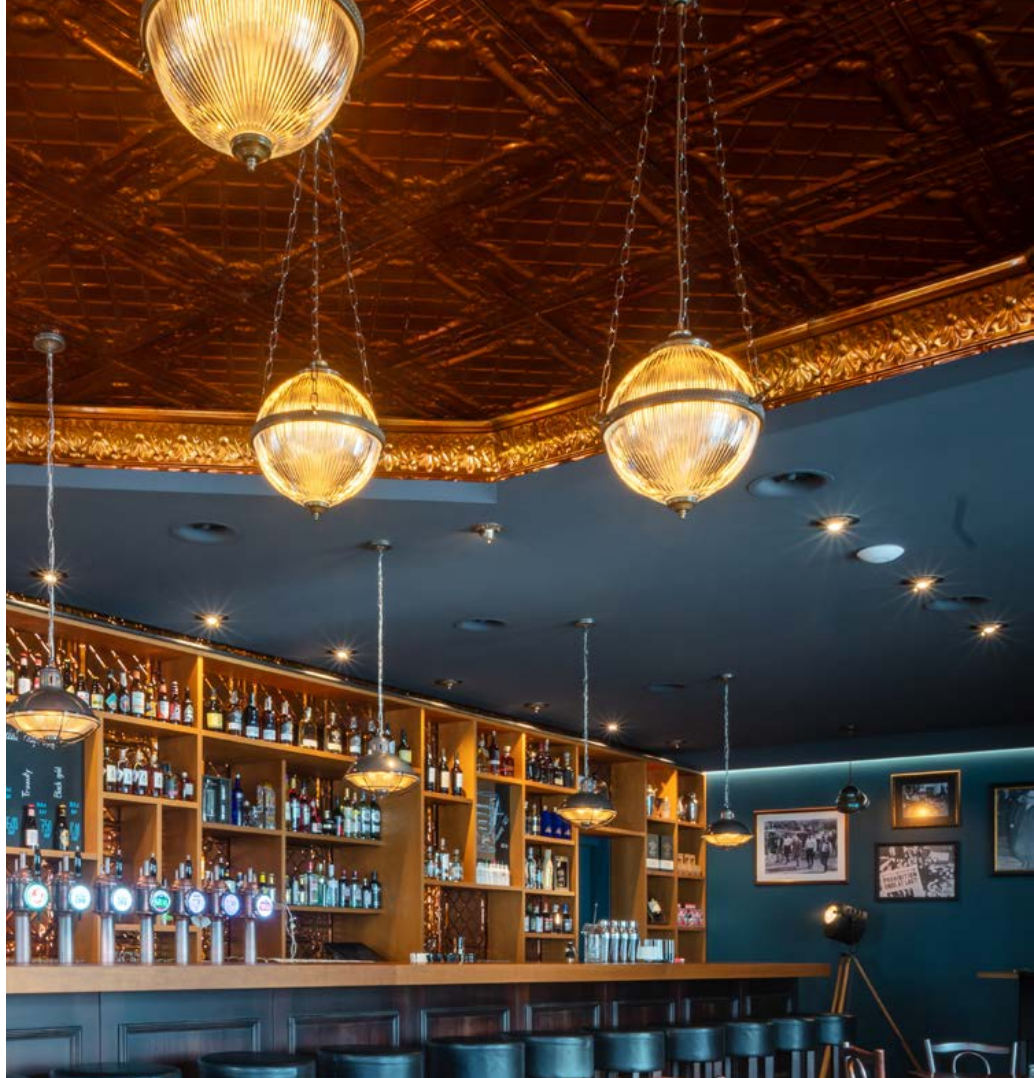

STANLEY 20CM

MLP375

MATERIAL: Brass | Glass

LAMP: 110v / 220v | 60w | 1x E27

WEIGHT: 0.7kg / 1.6lb

HEIGHT: 23cm/9.1" / **DIAMETER:** 20cm/7.9"

IP RATING: IP20

CABLE: 1mtr/40" as standard

ANTBRS ANTSLV POLBRS SATBRS

POLCHR SATCHR