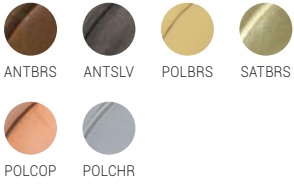

CORVERA

MLP 260

MATERIAL: Brass | Glass

LAMP: 110v / 220v | 40w | 1x E27

WEIGHT: 1.8kg / 3.9lb

HEIGHT: 30cm/11.8" / **DIAMETER:** 20cm/7.9"

IP RATING: IP20

CABLE: 1mtr/40" as standard