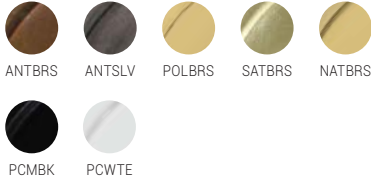

CHERITH

MLBP022

MATERIAL: Brass | Glass

LAMP: 110v / 220v | 40w LED | 1x E27

WEIGHT: 1.9kg / 4.2lb

HEIGHT: 31cm/12.2" / **DIAMETER:** 21cm/8.3"

IP RATING: IP44

CABLE: 1mtr/40" as standard