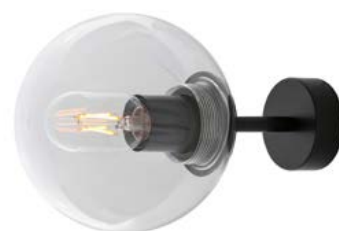

VENICE

MLWL 419

MATERIAL: Brass | Glass

LAMP: 110v / 220v | 40w | 1x E27

WEIGHT: 1.1kg / 2.4lb

DIAMETER: 17cm/6.7"

PROJECTION: 27cm/10.6"

IP RATING: IP20

GLASS TYPE: Clear CL - Frosted FR - Smoked SM

ANTBRS ANTSLV POLBRS SATBRS

PCMBK PCWTE