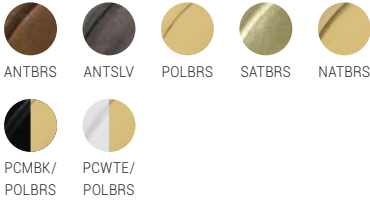

KAI

MLBWL013

MATERIAL: Brass | Glass
LAMP: 110v / 220v | 6.5w LED | 1x E27
WEIGHT: 1kg / 2.2lb
HEIGHT: 31.5cm/12.4" / **WIDTH:** 21cm/8.3"
PROJECTION: 27.5cm/10.8"
IP RATING: IP65
IP GLASS TYPE: Clear CL - Opal OP