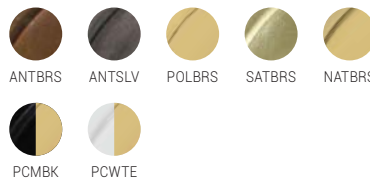

REN SWAN NECK

MLBWL061

MATERIAL: Brass | Glass
LAMP: 110v / 220v | 6.5w LED | 1x E27
WEIGHT: 0.88kg / 1.9lb
HEIGHT: 32cm/12.6" / **WIDTH:** 16cm/6.3"
PROJECTION: 35cm/17.8"
IP RATING: IP65
IP GLASS TYPE: Clear CL - Opal OP