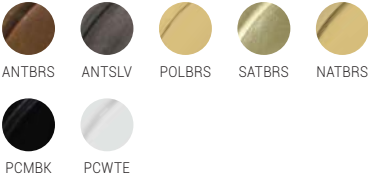

CALDER

MLBP019

MATERIAL: Brass | Glass

LAMP: 110v / 220v | 6.5w LED | 1x E27

WEIGHT: 1.6kg / 3.6lb

HEIGHT: 26cm/10.2" / **DIAMETER:** 14cm/5.5"

IP RATING: IP65

IP GLASS TYPE: Clear CL - Opal OP

CABLE: 1mtr/40" as standard