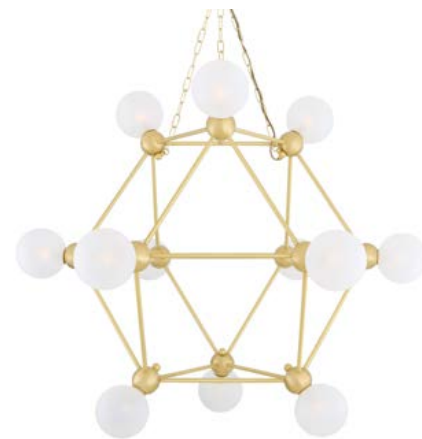

HELENA

MLF299

MATERIAL: Brass | Glass

LAMP: 110v / 220v | 6.5w | 12xG9

WEIGHT: 17.2kg / 37.9

HEIGHT: 118cm/46.5" / **DIAMETER:** 118cm/46.5"

IP RATING: IP20

CABLE & CHAIN: 1mtr/40" as standard

GLASS TYPE: Clear CL - Frosted FR