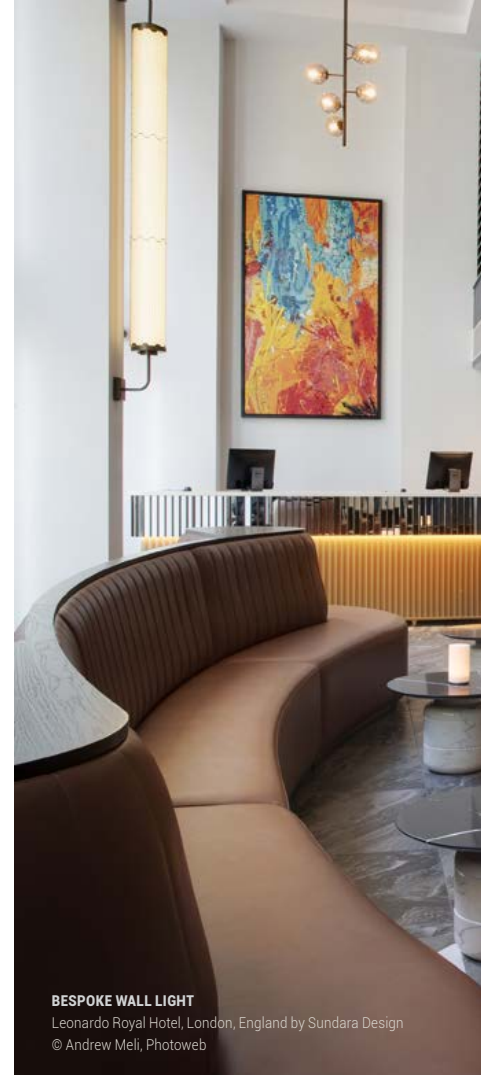

All our standard designs are also fully customisable in terms of colour, size, suspension length etc. to suit any interior design. Our quick turnaround times mean that we always meet project deadlines.