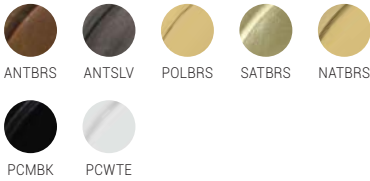

MLBWL134

MATERIAL: Brass | Glass

LAMP: 110v / 220v | 40w | 1x E27

WEIGHT: 1.7kg / 3.7lb

HEIGHT: 40cm/15.7" / **WIDTH:** 20cm/8"

PROJECTION: 38cm/15"

IP RATING: IP44

PELAGIA 25CM SWAN NECK