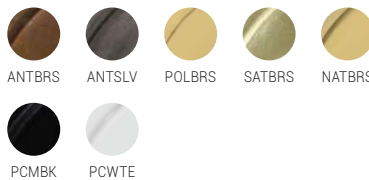

NERISSA SWAN NECK

MLBWL052

MATERIAL: Brass | Glass

LAMP: 110v / 220v | 6.5w LED | 1x E27

WEIGHT: 1.4kg / 3.1lb

HEIGHT: 32cm/12.6" / **WIDTH:** 37.5cm/14.8"

PROJECTION: 46cm/18"

IP RATING: IP65 / **IP GLASS TYPE:** Clear CL - Opal OP

NB: Powder-coated finishes have white shade inners