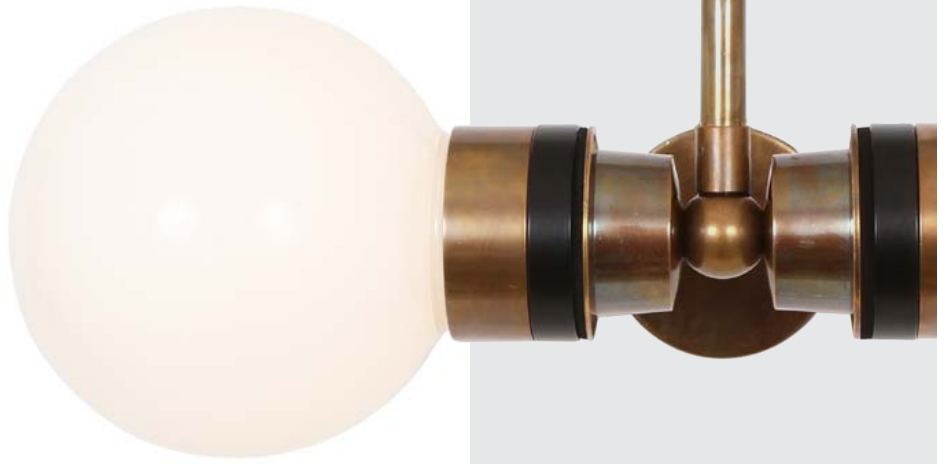

NESS

MLBWL147

MATERIAL: Brass | Glass

LAMP: 110v / 220v | 6.5w LED | 2x E27

WEIGHT: 1.3kg / 2.9lb

HEIGHT: 16.5cm/6.5" / **WIDTH:** 39cm/15.4"

PROJECTION: 25cm/9.8"

IP RATING: IP65

GLASS TYPE: Clear CL - Opal OP - Prismatic PR