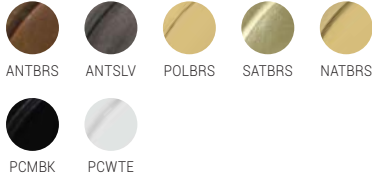

NEVIS

MLBWL148

MATERIAL: Brass | Glass

LAMP: 110v / 220v | 6.5w LED | 2x E27

WEIGHT: 1.4kg / 3.1lb

HEIGHT: 15cm/5.9" / **WIDTH:** 47cm/18.5"

PROJECTION: 22cm/8.7"

IP RATING: IP65

GLASS TYPE: Clear CL - Prismatic PR