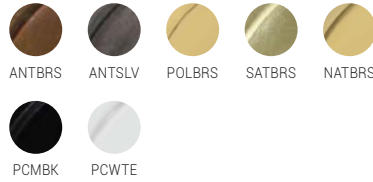

LAMP: 110v / 220v | 6.5w LED | 1x E27

WEIGHT: 1kg / 2.2lb

HEIGHT: 29cm/11.4" / **WIDTH:** 12cm/4.7"

PROJECTION: 14.5cm/5.7"

IP RATING: IP65

GLASS TYPE: Clear CL, Opal OP, Prismatic PR

POOLE

MLBWL143