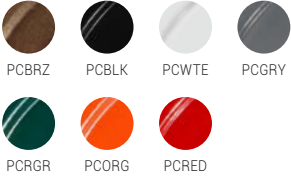

CLAYTON

MLWL003

MATERIAL: Brass | Glass

LAMP: 110v / 220v | 40w | 1x E27

WEIGHT: 2.2kg / 4.8lb

HEIGHT: 11.7cm/4.6" / **WIDTH:** 43cm/16.9"

PROJECTION: 14cm/5.5"

IP RATING: IP54

GLASS TYPE: Clear CL - Cracked CR - Frosted FR