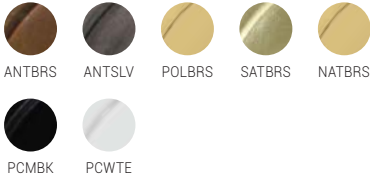

CULLEN

MLTL026

MATERIAL: Brass

LAMP: 110v / 220v | 60w | 1x E27

WEIGHT: 1kg / 2.2lb

HEIGHT: 34cm/13.4" / **WIDTH:** 25cm/9.8"

IP RATING: IP20

CABLE: 1.5mtr/60" as standard

PLUG TYPE: EU Plug - UK Plug - UL Plug