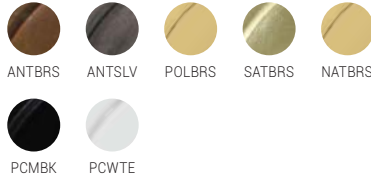

BAKU

MLTL071

MATERIAL: Brass | Steel
LAMP: 110v / 220v | 40w | 1x E27
WEIGHT: 1.4kg / 3.1lb
HEIGHT: 73.5cm/28.9" / **WIDTH:** 15cm/5.9"
IP RATING: IP20 / **PROJECTION:** 44cm/17.3"
CABLE: 1.5mtr/60" as standard
PLUG TYPE: EU Plug - UK Plug - UL Plug