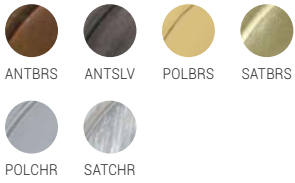

MONO 30CM

MLP388

MATERIAL: Brass | Glass
LAMP: 110v / 220v | 40w | 1x E27
WEIGHT: 1.4kg / 3.1lb
HEIGHT: 18cm/7.1" / **DIAMETER:** 30cm/11.8"
IP RATING: IP20
CABLE: 1mtr/40" as standard