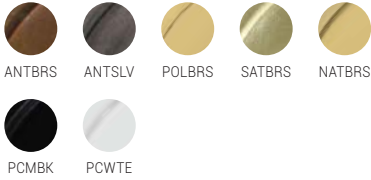

PELAGIA 35CM

MLBP010

MATERIAL: Brass | Glass

LAMP: 110v / 220v | 40w | 1x E27

WEIGHT: 3kg / 6.5lb

HEIGHT: 44.5cm/17.5" / **DIAMETER:** 35cm/13.8"

IP RATING: IP44

CABLE: 1mtr/40" as standard