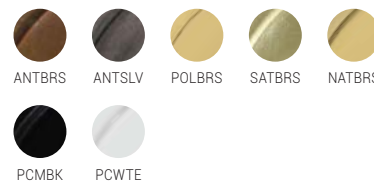

LAGUNA 35CM SWAN NECK

MLBWL058

MATERIAL: Brass | Glass

LAMP: 110v / 220v | 40w | 1x E27

WEIGHT: 2.6kg / 5.7lb

HEIGHT: 55cm/21.7" / **WIDTH:** 35cm/13.8"

PROJECTION: 44.5cm/17.5"

IP RATING: IP44