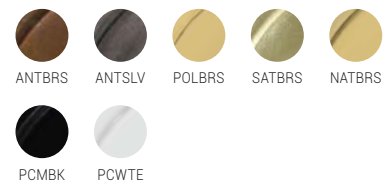

PELAGIA 35CM

MLBWL010

MATERIAL: Brass | Glass
LAMP: 110v / 220v | 40w | 1x E27
WEIGHT: 2.7kg / 5.8lb
HEIGHT: 53.5cm/21" / **WIDTH:** 35cm/13.8"
PROJECTION: 37.5cm/14.8"
IP RATING: IP44