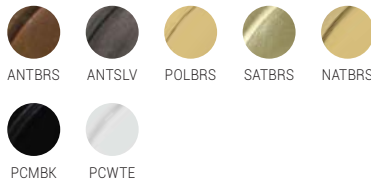

BECK

MLBP017

MATERIAL: Brass | Glass

LAMP: 110v / 220v | 6.5w LED | 1x E27

WEIGHT: 2kg / 4.4lb

HEIGHT: 23cm/9" / **DIAMETER:** 30cm/11.8"

IP RATING: IP65

CABLE: 1mtr/40" as standard

IP GLASS TYPE: Clear CL - Opal OP