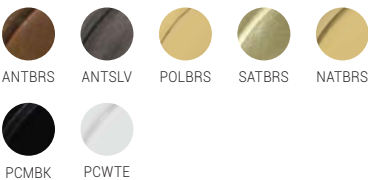

IP RATING: IP65 / **IP GLASS TYPE:** Clear CL - Opal OP

NB: Powder-coated finishes have white shade inners

NERISSA SWAN NECK

MLBWL052

MATERIAL: Brass | Glass

LAMP: 110v / 220v | 6.5w LED | 1x E27

WEIGHT: 1.4kg / 3.1lb