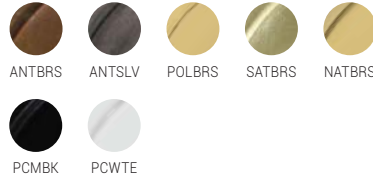

LAGUNA 20CM

MLBP040

MATERIAL: Brass | Glass

LAMP: 110v / 220v | 40w | 1x E27

WEIGHT: 0.91kg / 2lb

HEIGHT: 28cm/11" / **DIAMETER:** 20cm/7.9"

IP RATING: IP44

CABLE: 1mtr/40" as standard

LAGUNA PENDANT LIGHT
Bathroom Showroom by Kingston Lafferty Design