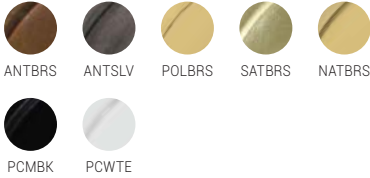

REN

MLBP011

MATERIAL: Brass | Glass

LAMP: 110v / 220v | 6.5w LED | 1x E27

WEIGHT: 0.96kg / 2.1lb

HEIGHT: 22cm/8.7" / **DIAMETER:** 16cm/6.3"

IP RATING: IP65

IP GLASS TYPE: Clear CL - Opal OP

CABLE: 1mtr/40" as standard

REN PENDANT LIGHT
La Plage 45, Cannes, France
by Humbert & Poyet
© Adrien Daste