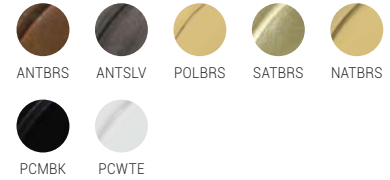

MONROE

MLBWL105

MATERIAL: Brass | Glass

LAMP: 110v / 220v | 6.5w LED | 1x E27

WEIGHT: 2.2kg / 4.9lb

HEIGHT: 77-102cm/30.3-40.2" / **WIDTH:** 18cm/7.1"

PROJECTION: 32cm/12.6"

IP RATING: IP65

IP GLASS TYPE: Clear CL - Opal OP