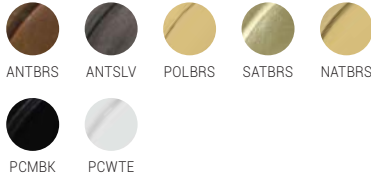

SEVERN

MLBWL144

MATERIAL: Brass | Glass

LAMP: 110v / 220v | 6.5w LED | 2x E27

WEIGHT: 1.3kg / 2.9lb

HEIGHT: 7.5cm/3" / **WIDTH:** 47cm/18.5"

PROJECTION: 10cm/3.9"

IP RATING: IP65

GLASS TYPE: Clear CL - Prismatic PR