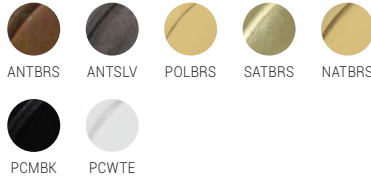

KAIRI SWAN NECK

MLBWL057

MATERIAL: Brass | Glass
LAMP: 110v / 220v | 6.5w LED | 1x E27
WEIGHT: 1.3kg / 2.8lb
HEIGHT: 33cm/13"
WIDTH: 18cm/7" / **PROJECTION:** 36cm/14.2"
IP RATING: IP65
IP GLASS TYPE: Clear CL - Opal OP

KAIRI WALL LIGHT
The Blonde Hedgehog Hotel, Alderney, Guernsey
by Charlie Horner Design
© Catherine Davis