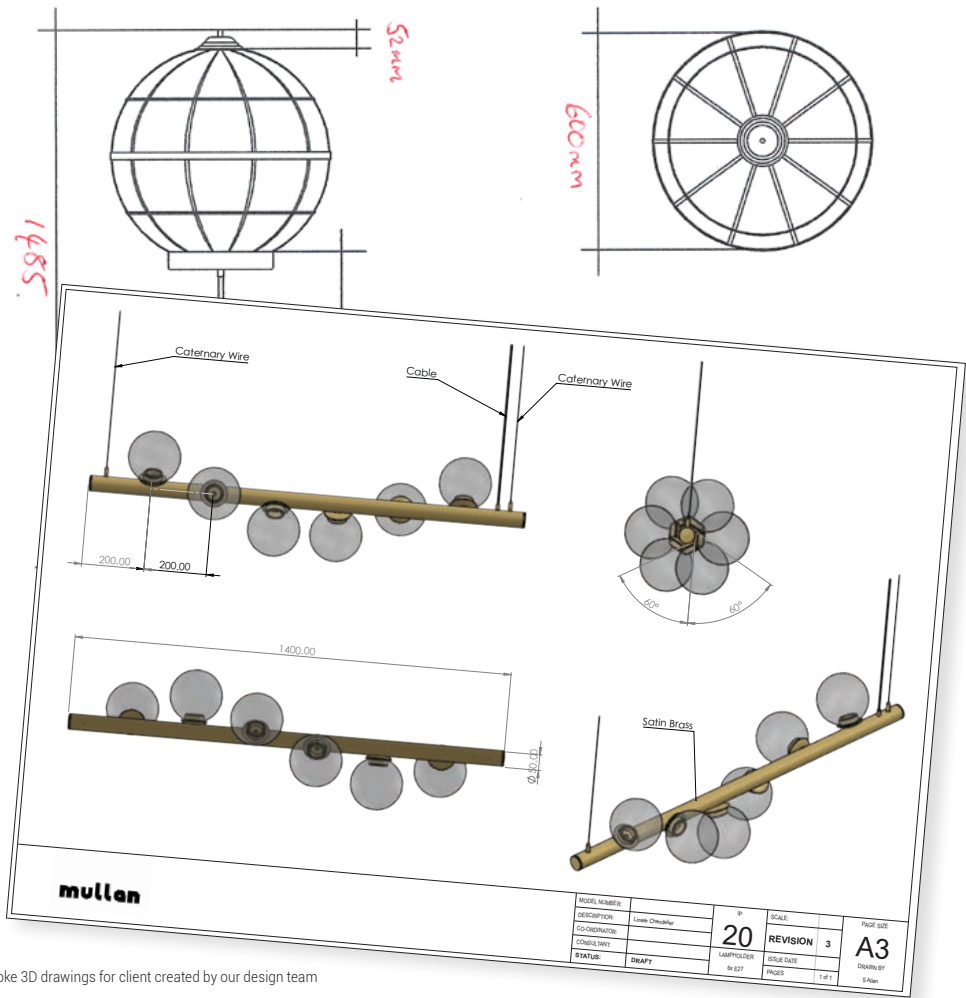

Bespoke 3D drawings for client created by our design team