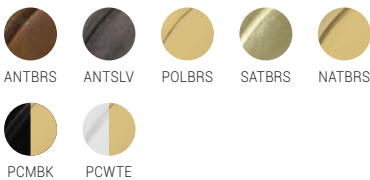

REN

MLBWL011

MATERIAL: Brass | Glass
LAMP: 110v / 220v | 6.5w LED | 1x E27
WEIGHT: 0.81kg / 1.8lb
HEIGHT: 31.5cm/12.4" / **WIDTH:** 16cm/6.3"
PROJECTION: 28cm/11"
IP RATING: IP65
IP GLASS TYPE: Clear CL - Opal OP