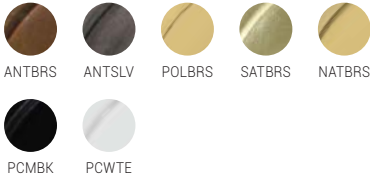

KAIRI

MLBWL007

MATERIAL: Brass | Glass
LAMP: 110v / 220v | 6.5w LED | 1x E27
WEIGHT: 2.5kg / 5.5lb
HEIGHT: 32.5cm/12.8" / **WIDTH:** 18cm/7"
PROJECTION: 29cm/11.4"
IP RATING: IP65
IP GLASS TYPE: Clear CL - Opal OP