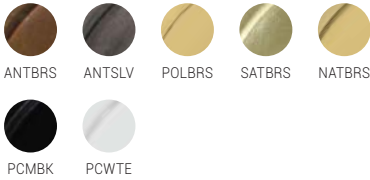

IP GLASS TYPE: Clear CL - Opal OP

MARIS

MLBWL004

MATERIAL: Brass | Glass

LAMP: 110v / 220v | 6.5w LED | 1x E27

WEIGHT: 2.7kg / 5.9lb

HEIGHT: 32.5cm/12.8" / **WIDTH:** 30cm/11.8"

PROJECTION: 35cm/13.8"