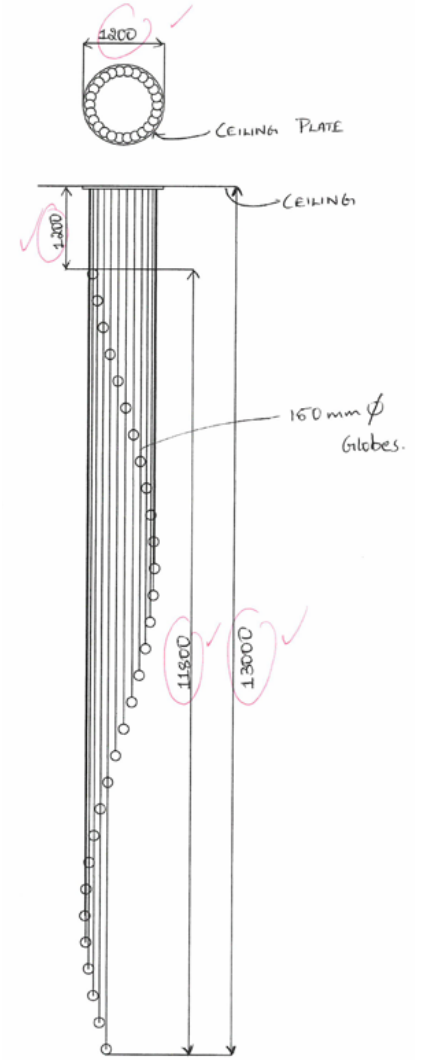

DESIGN

Mullan Lighting's in-house design team has a wealth of lighting design experience in the commercial and hospitality sectors. We work closely with clients to understand their initial lighting concept, develop drawings and 3D renders, before producing prototypes, if necessary.

We believe that good design should not only be aesthetically pleasing but should be functional and affordable. We apply this design ethos to every new product that we create.