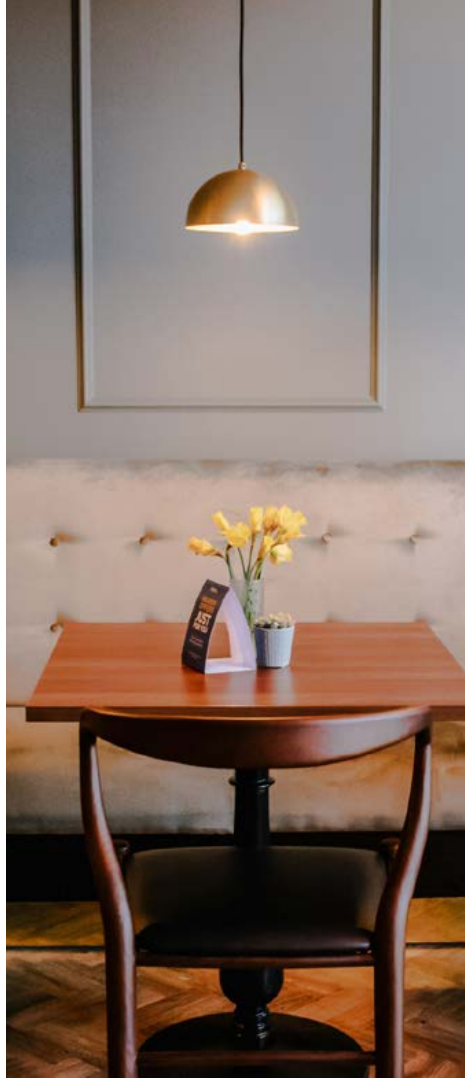

MAUA 20CM

MLP409

MATERIAL: Brass

LAMP: 110v / 220v | 40w | 1x E27

WEIGHT: 0.72kg / 1.6lb

HEIGHT: 12cm/4.7" / **DIAMETER:** 20cm/7.9"

IP RATING: IP20

CABLE: 1mtr/40" as standard