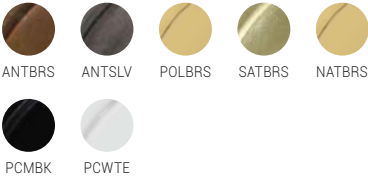

WEIGHT: 1.7kg / 3.8lb

HEIGHT: 21cm/8.3" / **DIAMETER:** 30cm/11.8"

IP RATING: IP65

NB: Powder-Coated finishes have white shade inners

DARYA

MLBCF009

MATERIAL: Brass | Glass

LAMP: 110v / 220v | 6.5w LED | 1x E27