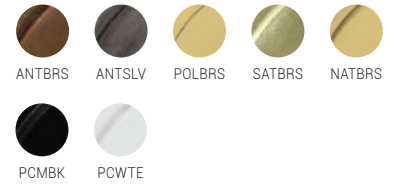

LEITH 25CM

MLBP033

MATERIAL: Brass | Glass
LAMP: 110v / 220v | 6.5w LED | 1x E27
WEIGHT: 1.5kg / 3.3lb
HEIGHT: 28cm/11" / **DIAMETER:** 25cm/9.8"
IP RATING: IP65
IP GLASS TYPE: Clear CL - Opal OP
CABLE: 1mtr/40" as standard

LEITH PENDANT LIGHT
Private Residence by No 54 Interiors
© Zoe Perks