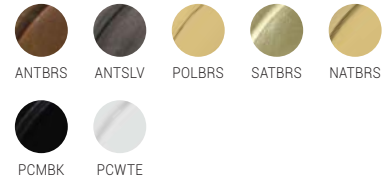

PELAGIA 25CM

MLBWL129

MATERIAL: Brass | Glass
LAMP: 110v / 220v | 40w | 1x E27
WEIGHT: 1.9kg / 4.2lb
HEIGHT: 45cm/17.7" / **WIDTH:** 25cm/9.8"
PROJECTION: 33cm/13"
IP RATING: IP44

PELAGIA 30CM

MLBWL130

MATERIAL: Brass | Glass
LAMP: 110v / 220v | 40w | 1x E27
WEIGHT: 2.1kg / 4.6lb
HEIGHT: 50cm/19.7" / **WIDTH:** 30cm/11.8"
PROJECTION: 36cm/14.2"
IP RATING: IP44