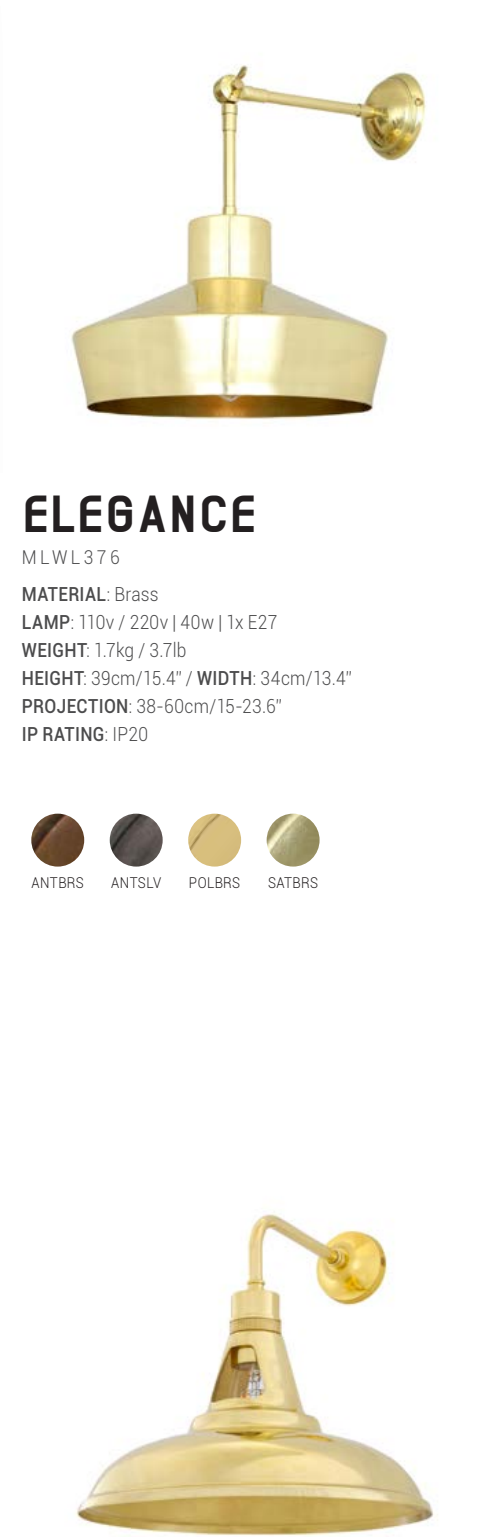

GENEVA

MLWL368

MATERIAL: Brass

LAMP: 110v / 220v | 40w | 1x E27

WEIGHT: 1kg / 2.3lb

HEIGHT: 32cm/12.6" / **WIDTH:** 30cm/11.8"

PROJECTION: 36cm/14.2"

IP RATING: IP20

ANTBRS ANTSLV POLBRS SATBRS