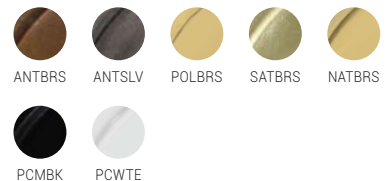

PELAGIA 30CM

MLBP043

MATERIAL: Brass | Glass

LAMP: 110v / 220v | 40w | 1x E27

WEIGHT: 1.7kg / 3.7lb

HEIGHT: 41cm/16.1" / **DIAMETER:** 30cm/11.8"

IP RATING: IP44

CABLE: 1mtr/40" as standard