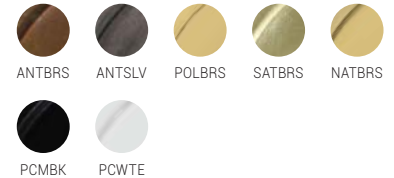

LAGUNA 20CM

MLBWL125

MATERIAL: Brass | Glass

LAMP: 110v / 220v | 40w | 1x E27

WEIGHT: 1.3kg / 2.9lb

HEIGHT: 40cm/15.7" / WIDTH: 20cm/7.9"

PROJECTION: 30cm/11.8"

IP RATING: IP44