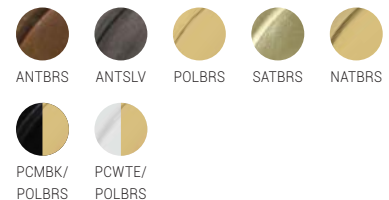

HALI

MLBWL012

MATERIAL: Brass | Glass
LAMP: 110v / 220v | 6.5w LED | 1x E27
WEIGHT: 1.4kg / 3lb
HEIGHT: 31.5cm/12.4" / **WIDTH:** 28cm/11"
PROJECTION: 29cm/11.4"
IP RATING: IP65
IP GLASS TYPE: Clear CL - Opal OP