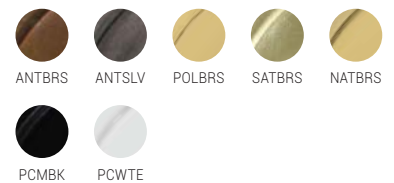

LAGUNA 35CM

MLBWL008

MATERIAL: Brass | Glass

LAMP: 110v / 220v | 40w | 1x E27

WEIGHT: 2.5kg / 5.5lb

HEIGHT: 54.5cm/21.4" / WIDTH: 35cm/13.8"

PROJECTION: 37.5cm/14.8"

IP RATING: IP44