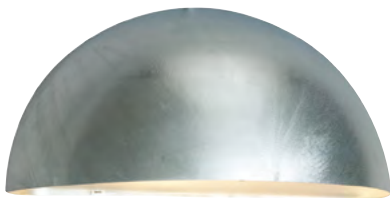

PARIS-E27-GAL

8 YEAR
GUARANTEE