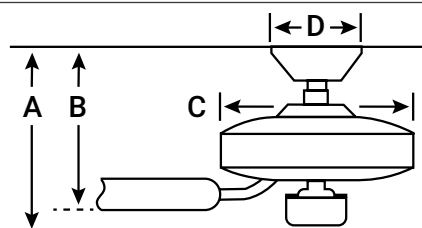

MOTOR FEATURES

- Motor Size/Type** 172mm x 12mm, AC
- Amps** 0.234 on High
- RPM (High/Low)** 247/123

BLADE SPECS

Blades (3) included	
Pitch	22°
Material	ABS

BLADE FINISH

HANGING MEASUREMENTS

Min. Fixture Drop (from ceiling)	A: 28cm
Min. Blade Drop (from ceiling)	B: 18cm
Housing (width)	C: 22cm
Ceiling Canopy (width)	