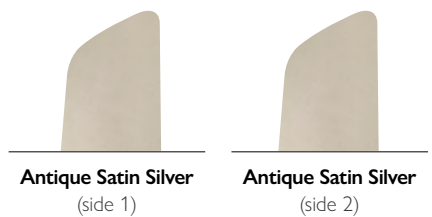

BLADE FINISH

HANGING MEASUREMENTS

Min. Fixture Drop (from ceiling)	A: 51cm
Min. Blade Drop (from ceiling)	B: 34cm
Housing (width)	C: 26cm
Ceiling Canopy (width)	D: 17cm

AIR PERFORMANCE	
AIRFLOW Cubic ft. per minute on high	5603
POWER USAGE Watts on High (excludes lights)	27.3
AIRFLOW EFFICIENCY Cubic ft. per minute per Watt	165