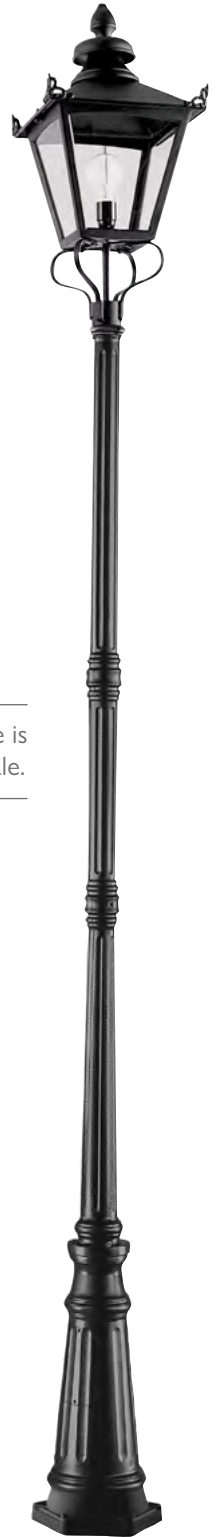

GP1-BLACK

This image is
not to scale.

Corner brackets
available - see details
in table below.