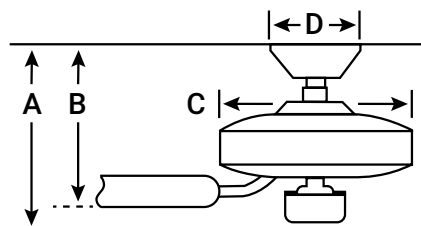

BLADE FINISH

HANGING MEASUREMENTS

Min. Fixture Drop (from ceiling)	A: 51cm
Min. Blade Drop (from ceiling)	B: 34cm
Housing (width)	C: 26cm
Ceiling Canopy (width)	D: 17cm

AIR PERFORMANCE

AIRFLOW Cubic ft. per minute on high	8897
POWER USAGE Watts on High (excludes lights)	32.2
AIRFLOW EFFICIENCY Cubic ft. per minute per Watt	237