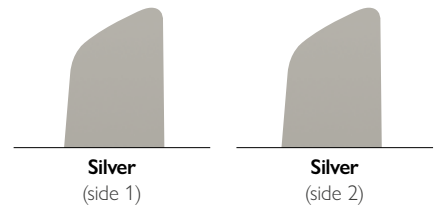

BLADE FINISH

HANGING MEASUREMENTS

Min. Fixture Drop (from ceiling)	A: 28cm
Min. Blade Drop (from ceiling)	B: 18cm
Housing (width)	C: 22cm
Ceiling Canopy (width)	D: 17cm

AIR PERFORMANCE

AIRFLOW Cubic ft. per minute on high	4048
POWER USAGE Watts on High (excludes lights)	53.8
AIRFLOW EFFICIENCY Cubic ft. per minute per Watt	75