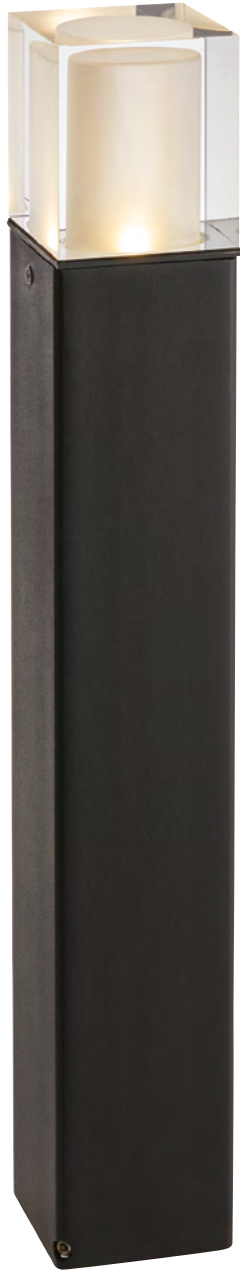

ARENDAL-L-BLK

5 YEAR
GUARANTEE