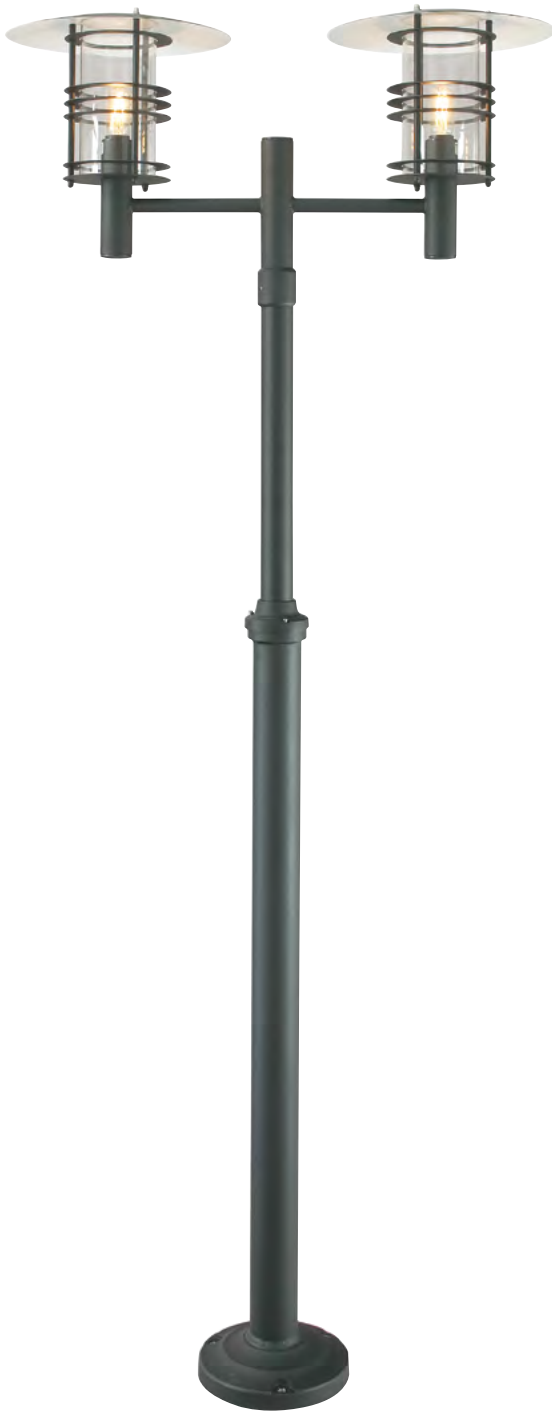

Code	Description	Height	Width	Projection	Finish	Max. Wattage	IP Rating
ST1-BLACK	1 lt Wall Lantern	310mm	270mm	290mm	Black	1 x 60W E27	IP54
ST1-G-BLK	1 lt Grande Wall Lantern	380mm	350mm	385mm	Black	1 x 60W E27	IP54
ST3-BLACK	1 lt Pedestal	345mm	270mm	-	Black	1 x 60W E27	IP54
ST3-G-BLACK	1 lt Grande Pedestal	475mm	350mm	-	Black	1 x 60W E27	IP54