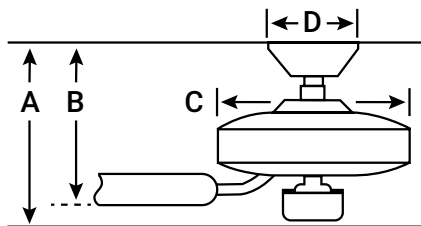

BLADE FINISH

Medium Walnut (side 1)

Dark Walnut (side 2)

HANGING MEASUREMENTS

Min. Fixture Drop (from ceiling)	A: 48cm
Min. Blade Drop (from ceiling)	B: 34cm
Housing (width)	C: 24cm
Ceiling Canopy (width)	D: 17cm