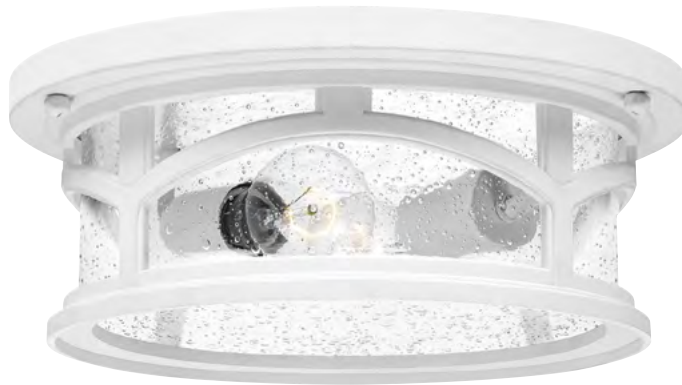

MARBLEHEAD

Materials: Weather Resistant Composite, Clear Seeded Glass
Finish: White

COASTAL
COLLECTION

5 YEAR
GUARANTEE

QUOIZEL
LIGHTING

QZ-MARBLEHEAD-F-WHT