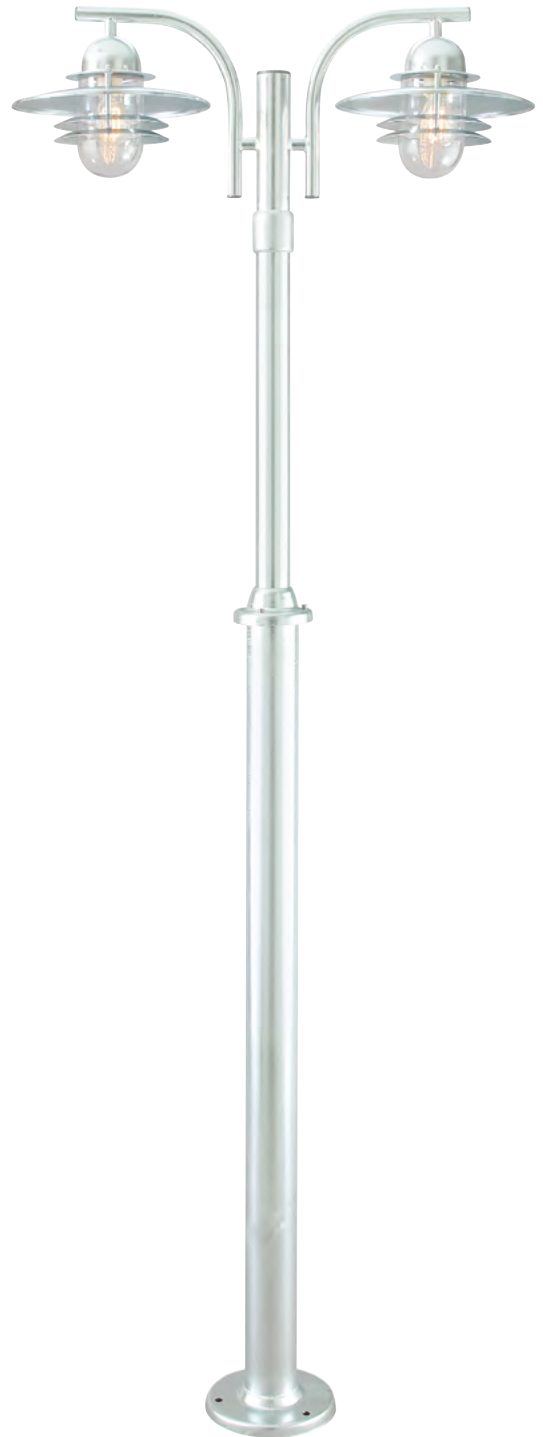

OS6-GAL-C

Code	Description	Height	Width	Min. Drop	Max. Drop	Projection	Finish	Max. Wattage	IP Rating
OS2-GAL-C	1 lt Wall Lantern	270mm	270mm	-	-	395mm	Galvanised	1 x 60W E27	IP55
OS6-GAL-C	2 lt Lamp Post	1700-2380mm	780mm	-	-	270mm	Galvanised	2 x 60W E27	IP55
OS8-GAL-C	1 lt Chain Lantern	250mm	270mm	435mm	1020mm	-	Galvanised	1 x 60W E27	IP55