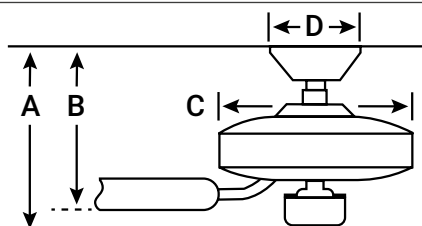

MOTOR FEATURES

- Motor Size/Type** 188mm x 20mm, AC
- Amps** 0.289 on High
- RPM (High/Low)** 127/55

BLADE FINISH

HANGING MEASUREMENTS

Min. Fixture Drop (from ceiling)	A: 29cm
Min. Blade Drop (from ceiling)	B: 23cm
Housing (width)	C: 25cm
Ceiling Canopy (width)	D: 20cm