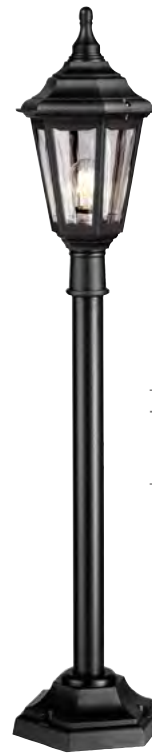

KINSALE-PILLAR