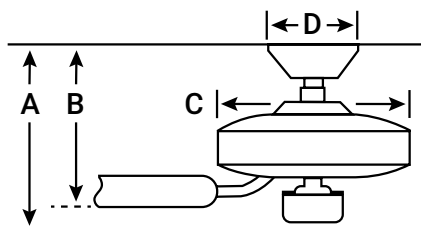

BLADE FINISH

Distressed Antique Gray (side 1)

Distressed Antique Gray (side 2)

HANGING MEASUREMENTS

Min. Fixture Drop (from ceiling)	A: 42cm
Min. Blade Drop (from ceiling)	B: 25cm
Housing (width)	C: 30cm
Ceiling Canopy (width)	D: 17cm