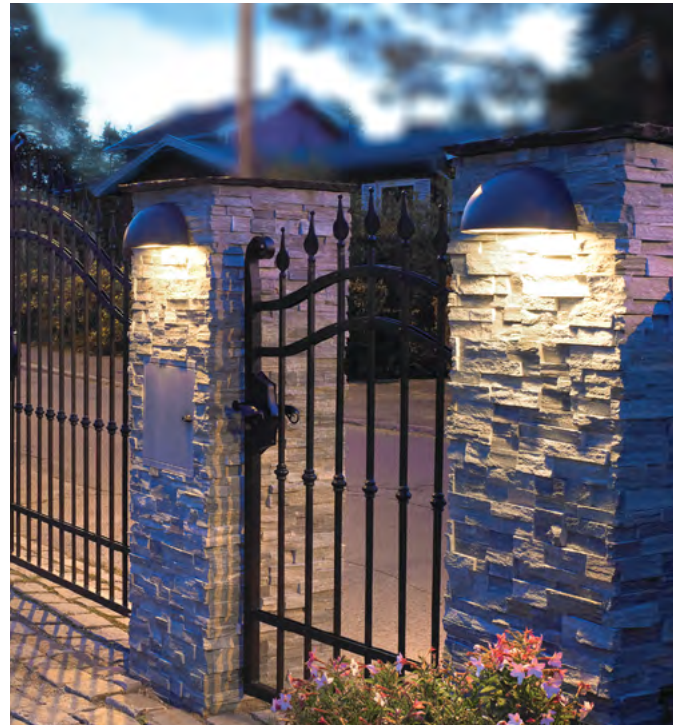

VASA-E27-GRA