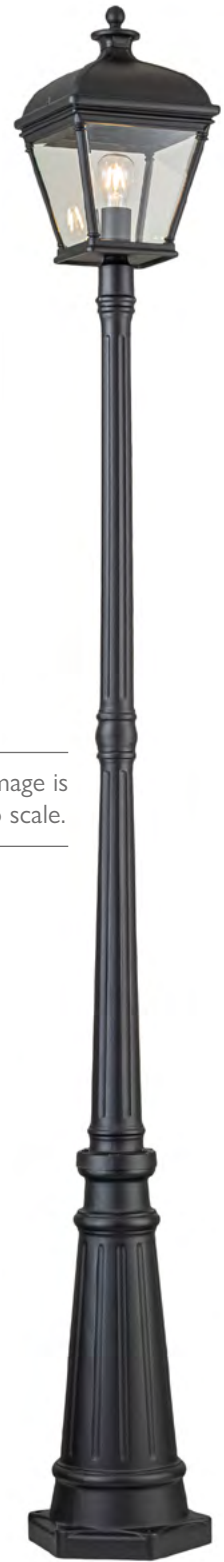

This image is
not to scale.

BAYVIEW-5L-BK

Code	Description	Height	Width	Projection	Finish	Max. Wattage	IP Rating
BAYVIEW-2L-BK	1 lt Large Wall Lantern	422mm	228mm	276mm	Black	1 x 60W E27	IP44
BAYVIEW-2S-BK	1 lt Small Wall Lantern	274mm	142mm	179mm	Black	1 x 60W E27	IP44
BAYVIEW-PORCH-BK	1 lt Porch Lantern	224mm	142mm	-	Black	1 x 60W E27	IP44
BAYVIEW-5L-BK	1 lt Large Lamp Post	2164mm	228mm	-	Black	1 x 60W E27	IP44