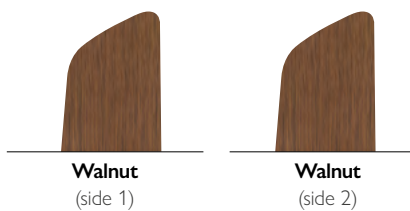

BLADE FINISH