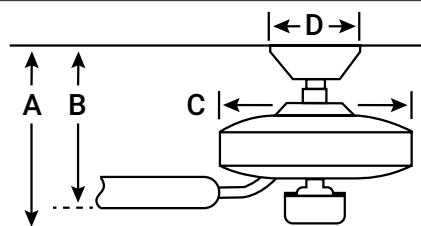

BLADE FINISH

HANGING MEASUREMENTS

Min. Fixture Drop (from ceiling)	A: 35cm
Min. Blade Drop (from ceiling)	B: 29cm
Housing (width)	C: 33cm
Ceiling Canopy (width)	D: 17cm

AIR PERFORMANCE

AIRFLOW Cubic ft. per minute on high	3939
POWER USAGE Watts on High (excludes lights)	56.8
AIRFLOW EFFICIENCY Cubic ft. per minute per Watt	74