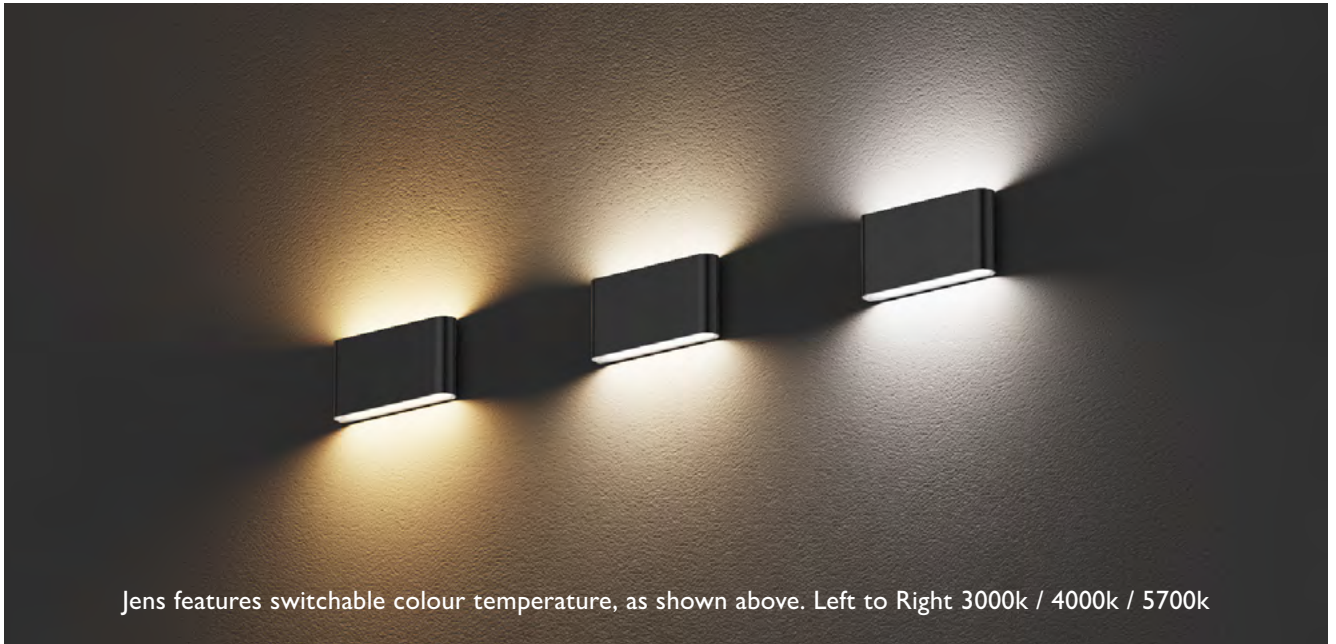

Jens features switchable colour temperature, as shown above. Left to Right 3000k / 4000k / 5700k

Switchable colour temperature (CCT)
3000k / 4000k / 5700k