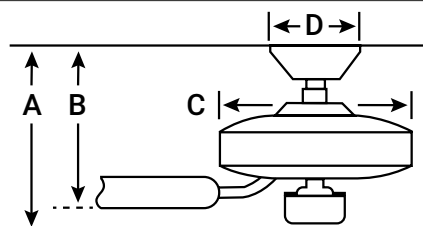

BLADE FINISH

HANGING MEASUREMENTS

Min. Fixture Drop (from ceiling)	A: 29cm
Min. Blade Drop (from ceiling)	B: 23cm
Housing (width)	C: 25cm
Ceiling Canopy (width)	D: 20cm

AIR PERFORMANCE

AIRFLOW Cubic ft. per minute on high	4043
POWER USAGE Watts on High (excludes lights)	66.4
AIRFLOW EFFICIENCY Cubic ft. per minute per Watt	61