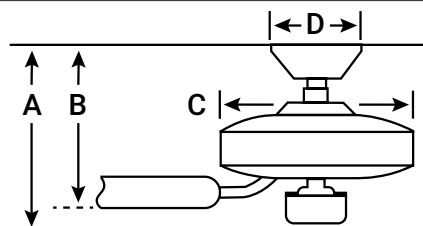

BLADE FINISH

HANGING MEASUREMENTS

Min. Fixture Drop (from ceiling)	A: 28cm
Min. Blade Drop (from ceiling)	B: 18cm
Housing (width)	C: 22cm
Ceiling Canopy (width)	D: 17cm

AIR PERFORMANCE

AIRFLOW Cubic ft. per minute on high	4048
POWER USAGE Watts on High (excludes lights)	53.8
AIRFLOW EFFICIENCY Cubic ft. per minute per Watt	75