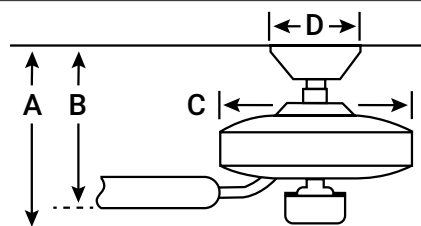

BLADE FINISH

HANGING MEASUREMENTS

Min. Fixture Drop (from ceiling)	A: 51cm
Min. Blade Drop (from ceiling)	B: 34cm
Housing (width)	C: 26cm
Ceiling Canopy (width)	D: 17cm

AIR PERFORMANCE	
AIRFLOW Cubic ft. per minute on high	5603
POWER USAGE Watts on High (excludes lights)	27.3
AIRFLOW EFFICIENCY Cubic ft. per minute per Watt	165