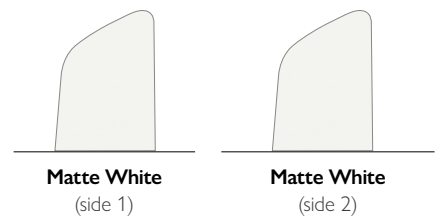

BLADE FINISH

HANGING MEASUREMENTS

Min. Fixture Drop (from ceiling)	A: 35cm
Min. Blade Drop (from ceiling)	B: 29cm
Housing (width)	C: 33cm
Ceiling Canopy (width)	D: 17cm

AIR PERFORMANCE

AIRFLOW Cubic ft. per minute on high	6609
POWER USAGE Watts on High (excludes lights)	75.2
AIRFLOW EFFICIENCY Cubic ft. per minute per Watt	82