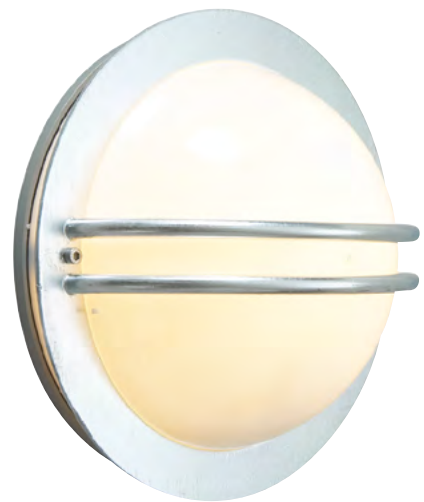

BREMEN-E27-GAL-O

8 YEAR
GUARANTEE