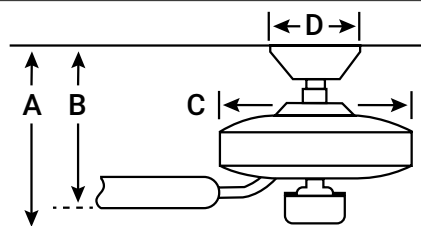

BLADE FINISH

HANGING MEASUREMENTS

Min. Fixture Drop (from ceiling)	A: 35cm
Min. Blade Drop (from ceiling)	B: 29cm
Housing (width)	C: 33cm
Ceiling Canopy (width)	D: 17cm

AIR PERFORMANCE

AIRFLOW Cubic ft. per minute on high	6609
POWER USAGE Watts on High (excludes lights)	75.2
AIRFLOW EFFICIENCY Cubic ft. per minute per Watt	82